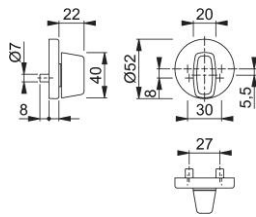

Product data sheet

duraplus®

42FIS

HOPPE aluminium escutcheon with turn for entrance doors (interior side):

- Bearing: fixed/movable turn
- Connection: for 5 mm diagonal or 8 mm flat spindle
- Base: nylon
- Fixing: concealed, from inside, M5 thread screws that can be shortened

Article number	11805663
EAN-Code	4012789924244
Country of origin	Germany
CN-Code	83024110
Door thickness	
Spindle size privacy	5 mm diagonal or 8 mm flat spindle
(Key)Hole size	turn
Screws	M5x90 mm to be shortened
Finish	F9714M matt black
Range	Supplementary products
Packing unit	50
Outer carton	50