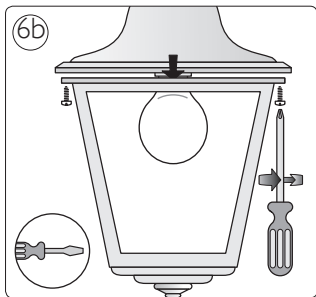

# PHILIPS

Incl.

Excl.

Philips Lighting Contact Centre  
Int. Business Reply Service  
I.B.R.S. / C.C.R.I. Numéro 10461  
5600 VB Eindhoven  
Pays-Bas / The Netherlands

[www.philips.com/homelighting](http://www.philips.com/homelighting)  
☎ +800 7445 4775