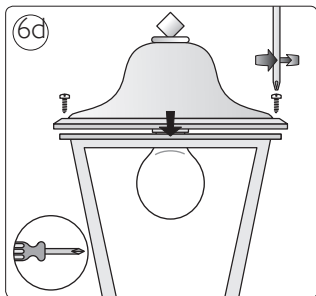

# PHILIPS

Incl.

Excl.

Philips Lighting Contact Centre  
Int. Business Reply Service  
I.B.R.S. / C.C.R.I. Numéro 10461  
5600 VB Eindhoven  
Pays-Bas / The Netherlands

[www.philips.com/homelighting](http://www.philips.com/homelighting)  
☎ +800 7445 4775