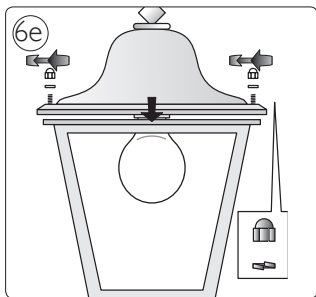

# PHILIPS

Incl.

Excl.

Philips Lighting Contact Centre  
Int. Business Reply Service  
I.B.R.S. / C.C.R.I. Numéro 10461  
5600 VB Eindhoven  
Pays-Bas / The Netherlands

[www.philips.com/homelighting](http://www.philips.com/homelighting)  
☎ +800 7445 4775