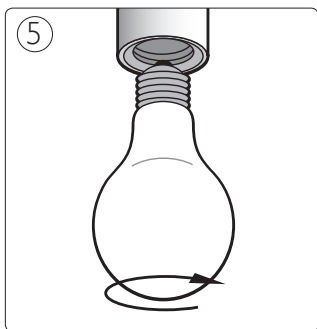

# PHILIPS

Incl.

Excl.

Philips Lighting Contact Centre  
Int. Business Reply Service  
I.B.R.S. / C.C.R.I. Numéro 10461  
5600 VB Eindhoven  
Pays-Bas / The Netherlands

[www.philips.com/homelighting](http://www.philips.com/homelighting)  
☎ +800 7445 4775