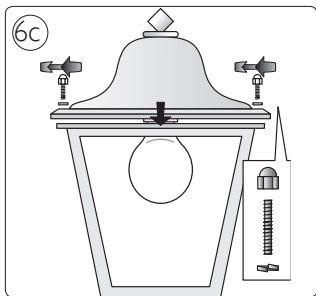

# PHILIPS

Incl.

Excl.

Philips Lighting Contact Centre  
Int. Business Reply Service  
I.B.R.S. / C.C.R.I. Numéro 10461  
5600 VB Eindhoven  
Pays-Bas / The Netherlands

[www.philips.com/homelighting](http://www.philips.com/homelighting)  
☎ +800 7445 4775