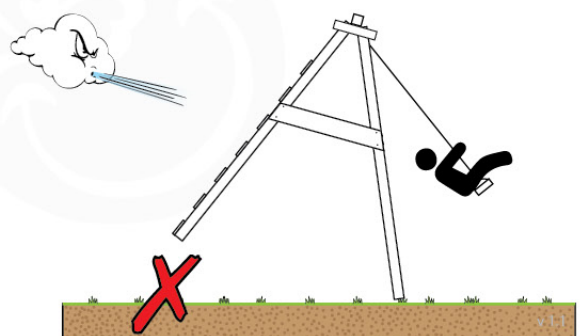

05-3

05-4

05-5

05-6

	PartNo	PartName	QTY.
Hardware Pack	001_406	Stealth Screw 8x45	2
	001_417	Stealth Screw 8x80	6
	001_422	Stealth Screw 8x137	6
	002_220	Gap Point Screw T25 - 5x45	43
	002_223	Gap Point Screw T25 - 5x80	45
	002_301	Dry Wall Screw PH2 3.9 x 40 mm	7
Other	005_528	Swing Beam Bracket 7x7	2
	005_529	Swing Beam Bracket 9x9	2
	007_001	Ground-anchor	2
	020_317	Rope Polyester 16mm Green 3.4m	1
	020_318	Rope Polyester 16mm Green 8.1m	1
	022_455	Rope Cross Connector Egg	7
Hardware Pack	023_031	Finishing Washer GPS 5.0	4
Other	101_003	Swing hook with Carabiner	4