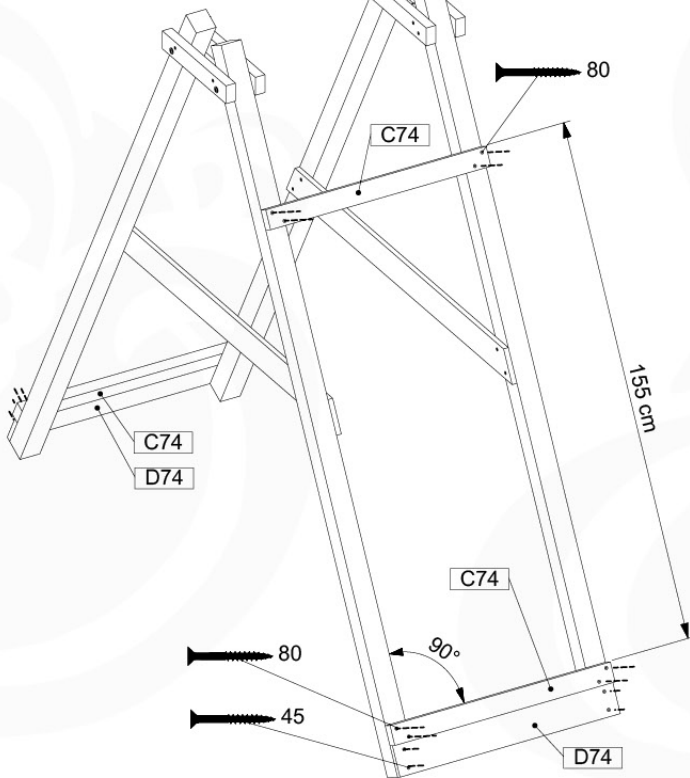

05-3

05-4

05-5

05-6

	PartNo	PartName	QTY.
Hardware Pack	001_406	Stealth Screw 8x45	2
	001_417	Stealth Screw 8x80	6
	001_422	Stealth Screw 8x137	6
	002_220	Gap Point Screw T25 - 5x45	43
	002_223	Gap Point Screw T25 - 5x80	45
	002_301	Dry Wall Screw PH2 3.9 x 40 mm	7
Other	005_528	Swing Beam Bracket 7x7	2
	005_529	Swing Beam Bracket 9x9	2
	007_001	Ground-anchor	2
	020_317	Rope Polyester 16mm Green 3.4m	1
	020_318	Rope Polyester 16mm Green 8.1m	1
	022_455	Rope Cross Connector Egg	7
Hardware Pack	023_031	Finishing Washer GPS 5.0	4
Other	101_003	Swing hook with Carabiner	4

ClimbPart1 - P02 - 15-12-2020 - v3.0

06-1

1- / 2- Climb Frame 200

1- / 2- Climb Frame 220

1- / 2- Climb Module

ClimbPart1 - P05ALL - 15-12-2020 - v3.0

06-4

Climb Frame 200

C37

80

137

5 mm

1-2 cm

06-10

06-11

06-12