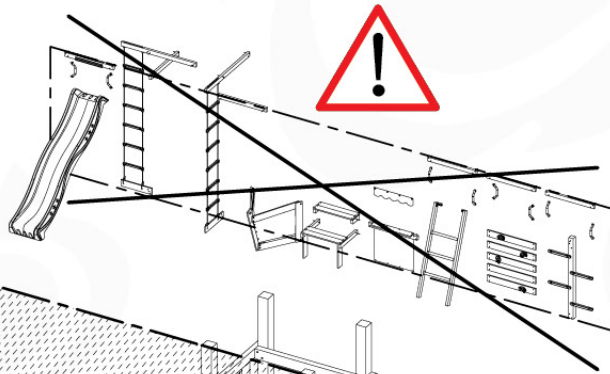

05-3

05-4

05-5

05-6

	PartNo	PartName	QTY.
Hardware Pack	001_406	Stealth Screw 8x45	2
	001_417	Stealth Screw 8x80	6
	001_422	Stealth Screw 8x137	6
	002_220	Gap Point Screw T25 - 5x45	43
	002_223	Gap Point Screw T25 - 5x80	45
	002_301	Dry Wall Screw PH2 3.9 x 40 mm	7
Other	005_528	Swing Beam Bracket 7x7	2
	005_529	Swing Beam Bracket 9x9	2
	007_001	Ground-anchor	2
	020_317	Rope Polyester 16mm Green 3.4m	1
	020_318	Rope Polyester 16mm Green 8.1m	1
	022_455	Rope Cross Connector Egg	7
Hardware Pack	023_031	Finishing Washer GPS 5.0	4
Other	101_003	Swing hook with Carabiner	4