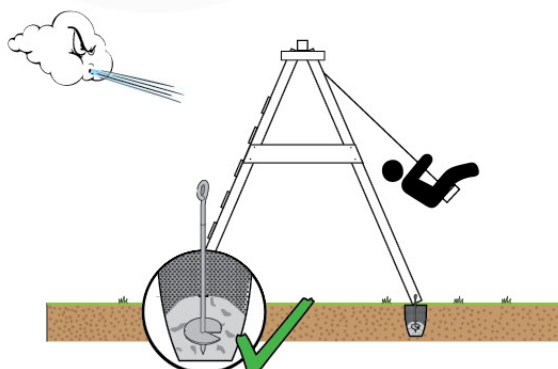

05-3

05-4

05-5

05-6

	PartNo	PartName	QTY.
Hardware Pack	001_406	Stealth Screw 8x45	2
	001_417	Stealth Screw 8x80	6
	001_422	Stealth Screw 8x137	6
	002_220	Gap Point Screw T25 - 5x45	43
	002_223	Gap Point Screw T25 - 5x80	45
	002_301	Dry Wall Screw PH2 3.9 x 40 mm	7
Other	005_528	Swing Beam Bracket 7x7	2
	005_529	Swing Beam Bracket 9x9	2
	007_001	Ground-anchor	2
	020_317	Rope Polyester 16mm Green 3.4m	1
	020_318	Rope Polyester 16mm Green 8.1m	1
	022_455	Rope Cross Connector Egg	7
Hardware Pack	023_031	Finishing Washer GPS 5.0	4
Other	101_003	Swing hook with Carabiner	4