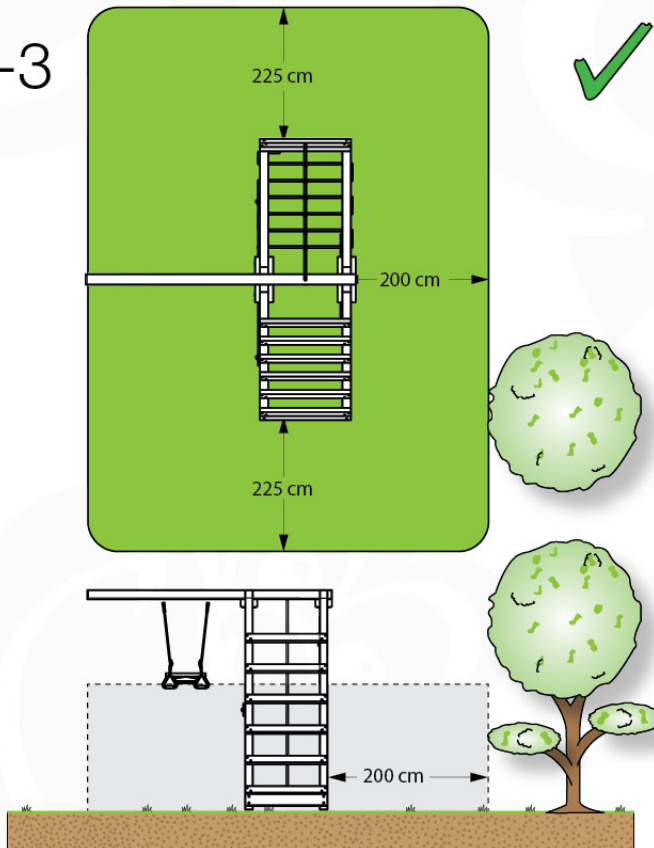

05-3

05-4

05-5

05-6

	PartNo	PartName	QTY.
Hardware Pack	001_406	Stealth Screw 8x45	2
	001_417	Stealth Screw 8x80	6
	001_422	Stealth Screw 8x137	6
	002_220	Gap Point Screw T25 - 5x45	43
	002_223	Gap Point Screw T25 - 5x80	45
	002_301	Dry Wall Screw PH2 3.9 x 40 mm	7
Other	005_528	Swing Beam Bracket 7x7	2
	005_529	Swing Beam Bracket 9x9	2
	007_001	Ground-anchor	2
	020_317	Rope Polyester 16mm Green 3.4m	1
	020_318	Rope Polyester 16mm Green 8.1m	1
	022_455	Rope Cross Connector Egg	7
Hardware Pack	023_031	Finishing Washer GPS 5.0	4
Other	101_003	Swing hook with Carabiner	4