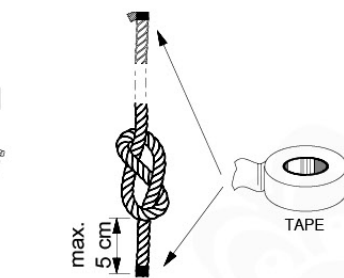

Climb Frame 200