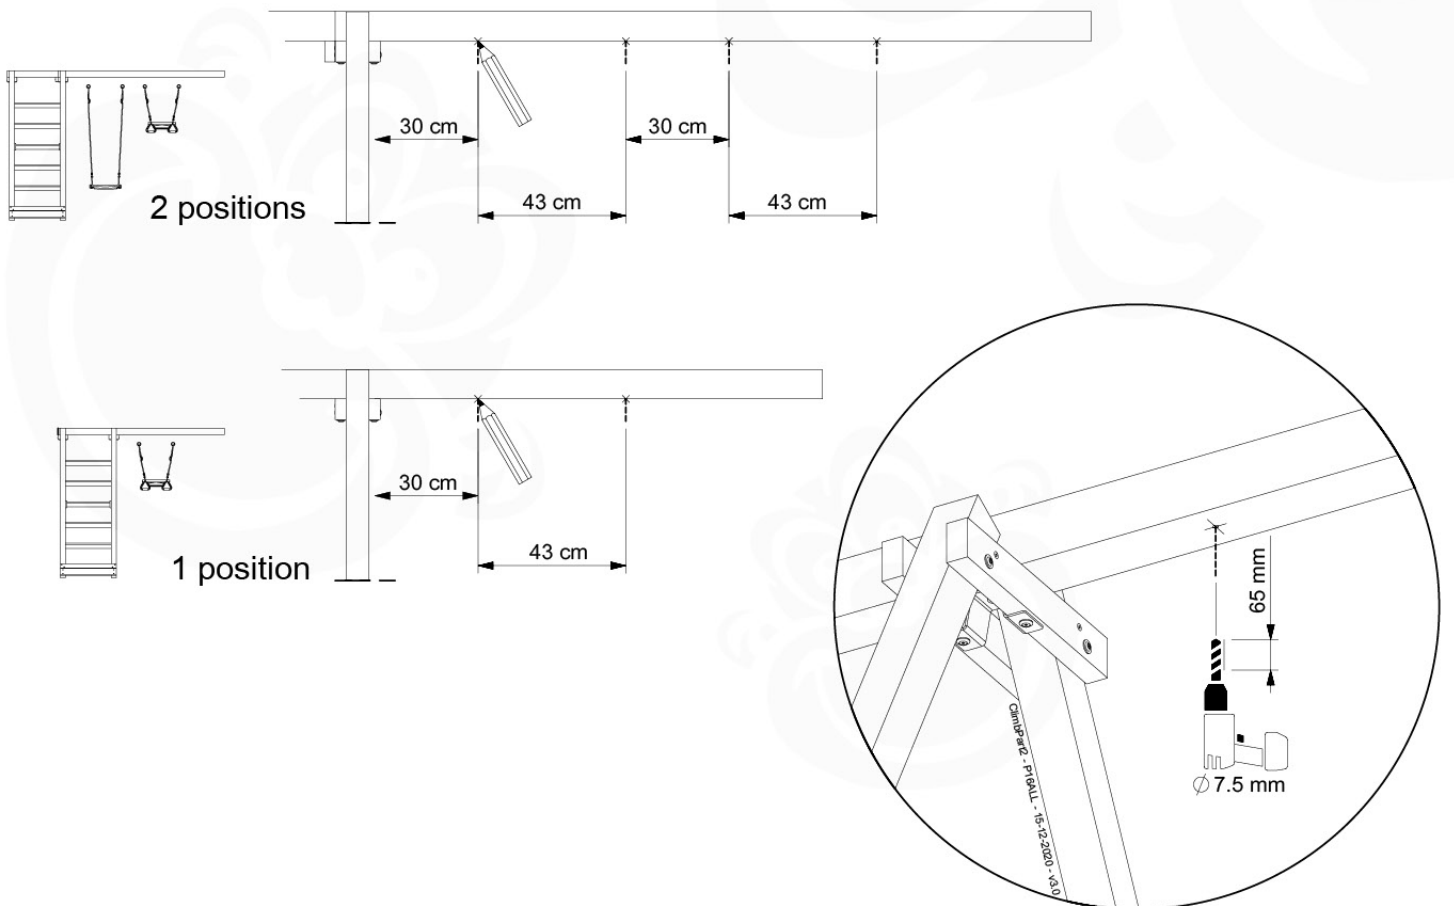

2 positions

B67

ClimbPart2 - P10-2P - 15-12-2020 - v3.0

B240
B220

2 x 137

80

5 mm

5 mm

C37

80

137

5 mm

1-2 cm

06-10

06-11

06-12