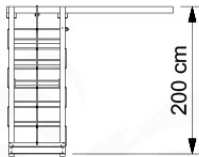

PartNo	PartName	QTY.
Hardware Pack	001_406	Stealth Screw 8x45	2
	001_417	Stealth Screw 8x80	6
	001_422	Stealth Screw 8x137	6
	002_220	Gap Point Screw T25 - 5x45	43
	002_223	Gap Point Screw T25 - 5x80	45
	002_301	Dry Wall Screw PH2 3.9 x 40 mm	7
Other	005_528	Swing Beam Bracket 7x7	2
	005_529	Swing Beam Bracket 9x9	2
	007_001	Ground-anchor	2
	020_317	Rope Polyester 16mm Green 3.4m	1
	020_318	Rope Polyester 16mm Green 8.1m	1
	022_455	Rope Cross Connector Egg	7
Hardware Pack	023_031	Finishing Washer GPS 5.0	4
Other	101_003	Swing hook with Carabiner	4

ClimbPart1 - P02 - 15-12-2020 - v3.0

06-1

1- / 2- Climb Frame 200