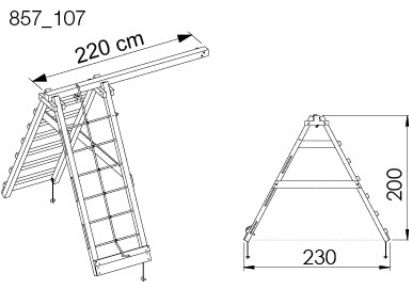

Climb Frames & Modules

1-Climb Frame 200