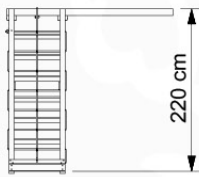

1- / 2- Climb Frame 220