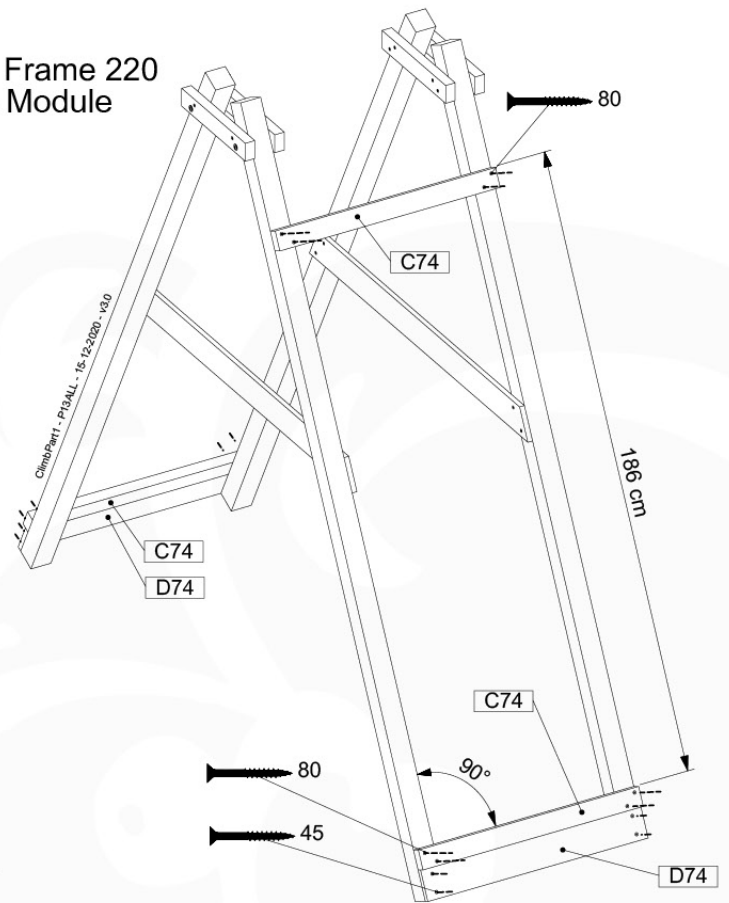

Climb Frame 220
Climb Module