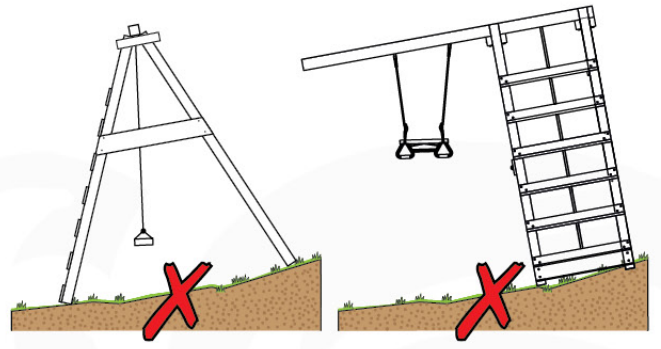

05 Safe Playground Planning

05-1