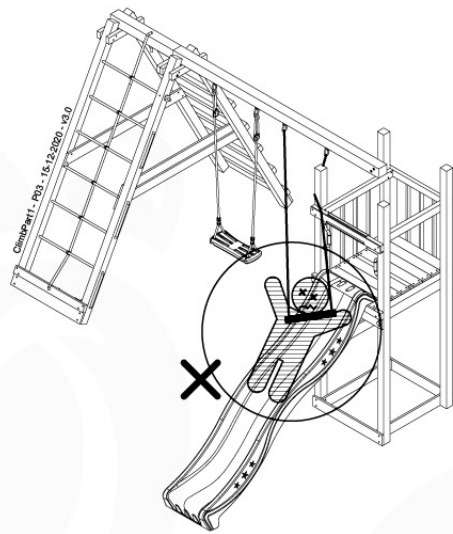

05-3

05-4

05-5

05-6

	PartNo	PartName	QTY.
Hardware Pack	001_406	Stealth Screw 8x45	2
	001_417	Stealth Screw 8x80	6
	001_422	Stealth Screw 8x137	6
	002_220	Gap Point Screw T25 - 5x45	43
	002_223	Gap Point Screw T25 - 5x80	45
	002_301	Dry Wall Screw PH2 3.9 x 40 mm	7
Other	005_528	Swing Beam Bracket 7x7	2
	005_529	Swing Beam Bracket 9x9	2
	007_001	Ground-anchor	2
	020_317	Rope Polyester 16mm Green 3.4m	1
	020_318	Rope Polyester 16mm Green 8.1m	1
	022_455	Rope Cross Connector Egg	7
Hardware Pack	023_031	Finishing Washer GPS 5.0	4
Other	101_003	Swing hook with Carabiner	4