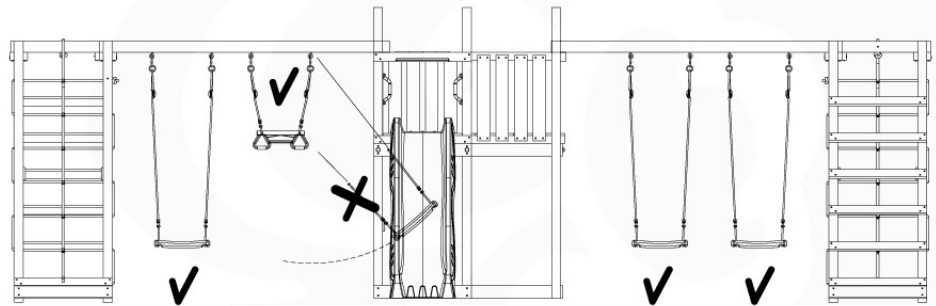

05-3

05-4

05-5

05-6

	PartNo	PartName	QTY.
Hardware Pack	001_406	Stealth Screw 8x45	2
	001_417	Stealth Screw 8x80	6
	001_422	Stealth Screw 8x137	6
	002_220	Gap Point Screw T25 - 5x45	43
	002_223	Gap Point Screw T25 - 5x80	45
	002_301	Dry Wall Screw PH2 3.9 x 40 mm	7
Other	005_528	Swing Beam Bracket 7x7	2
	005_529	Swing Beam Bracket 9x9	2
	007_001	Ground-anchor	2
	020_317	Rope Polyester 16mm Green 3.4m	1
	020_318	Rope Polyester 16mm Green 8.1m	1
	022_455	Rope Cross Connector Egg	7
Hardware Pack	023_031	Finishing Washer GPS 5.0	4
Other	101_003	Swing hook with Carabiner	4