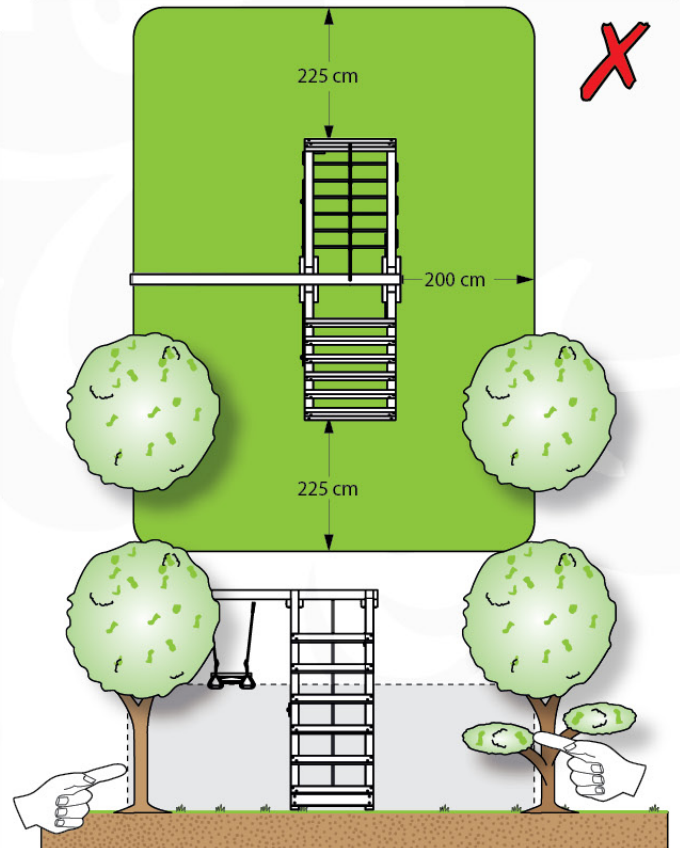

05-3

05-4

05-5

05-6

	PartNo	PartName	QTY.
Hardware Pack	001_406	Stealth Screw 8x45	2
	001_417	Stealth Screw 8x80	6
	001_422	Stealth Screw 8x137	6
	002_220	Gap Point Screw T25 - 5x45	43
	002_223	Gap Point Screw T25 - 5x80	45
	002_301	Dry Wall Screw PH2 3.9 x 40 mm	7
Other	005_528	Swing Beam Bracket 7x7	2
	005_529	Swing Beam Bracket 9x9	2
	007_001	Ground-anchor	2
	020_317	Rope Polyester 16mm Green 3.4m	1
	020_318	Rope Polyester 16mm Green 8.1m	1
	022_455	Rope Cross Connector Egg	7
Hardware Pack	023_031	Finishing Washer GPS 5.0	4
Other	101_003	Swing hook with Carabiner	4