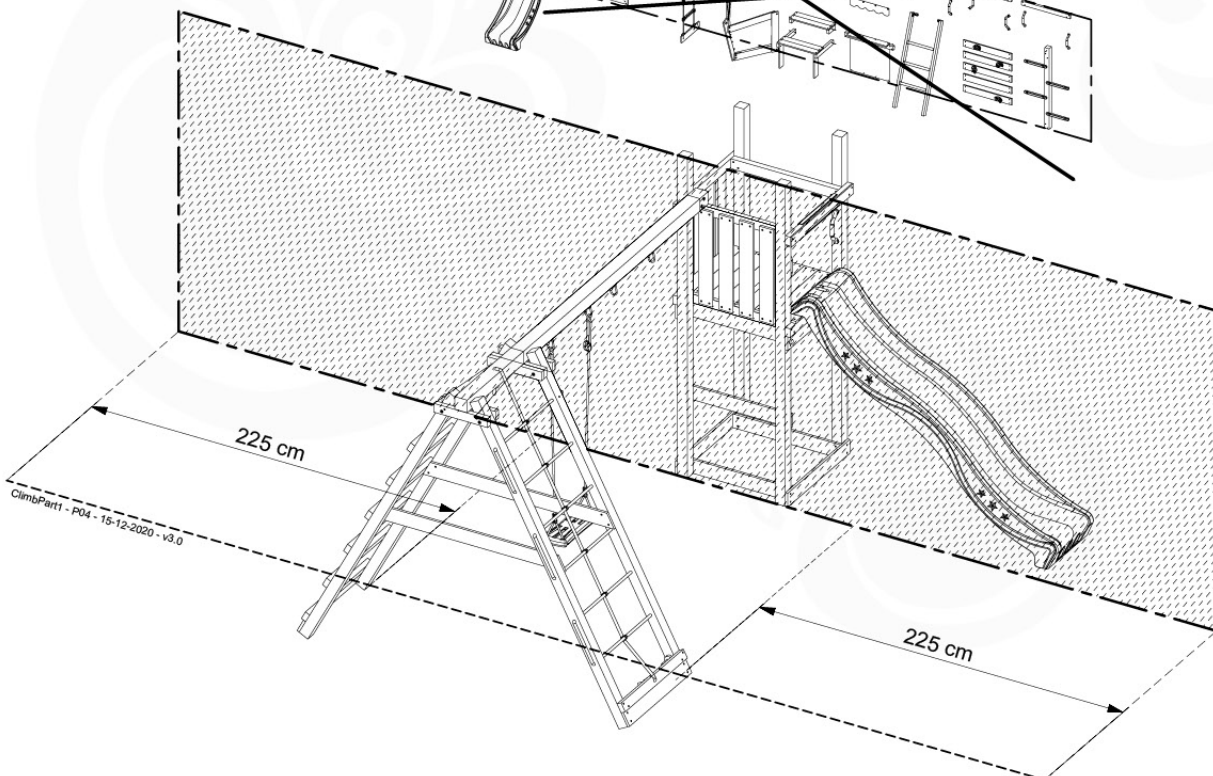

05-3

05-4

05-5

05-6

	PartNo	PartName	QTY.
Hardware Pack	001_406	Stealth Screw 8x45	2
	001_417	Stealth Screw 8x80	6
	001_422	Stealth Screw 8x137	6
	002_220	Gap Point Screw T25 - 5x45	43
	002_223	Gap Point Screw T25 - 5x80	45
	002_301	Dry Wall Screw PH2 3.9 x 40 mm	7
Other	005_528	Swing Beam Bracket 7x7	2
	005_529	Swing Beam Bracket 9x9	2
	007_001	Ground-anchor	2
	020_317	Rope Polyester 16mm Green 3.4m	1
	020_318	Rope Polyester 16mm Green 8.1m	1
	022_455	Rope Cross Connector Egg	7
Hardware Pack	023_031	Finishing Washer GPS 5.0	4
Other	101_003	Swing hook with Carabiner	4