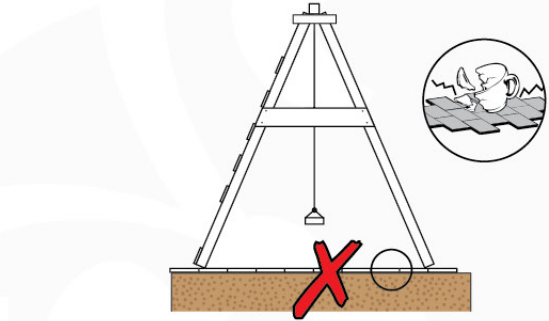

05-3

05-4

05-5

05-6

	PartNo	PartName	QTY.
Hardware Pack	001_406	Stealth Screw 8x45	2
	001_417	Stealth Screw 8x80	6
	001_422	Stealth Screw 8x137	6
	002_220	Gap Point Screw T25 - 5x45	43
	002_223	Gap Point Screw T25 - 5x80	45
	002_301	Dry Wall Screw PH2 3.9 x 40 mm	7
Other	005_528	Swing Beam Bracket 7x7	2
	005_529	Swing Beam Bracket 9x9	2
	007_001	Ground-anchor	2
	020_317	Rope Polyester 16mm Green 3.4m	1
	020_318	Rope Polyester 16mm Green 8.1m	1
	022_455	Rope Cross Connector Egg	7
Hardware Pack	023_031	Finishing Washer GPS 5.0	4
Other	101_003	Swing hook with Carabiner	4