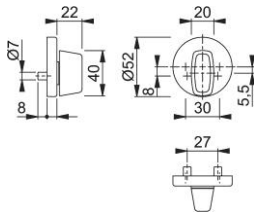

Product data sheet

duraplus[®]

42FIS

HOPPE aluminium escutcheon with turn for entrance doors (interior side):

- Bearing: fixed/movable turn
- Connection: for 5 mm diagonal or 8 mm flat spindle
- Base: nylon
- Fixing: concealed, from inside, for M5 thread screws that can be shortened

Article number	2931028
EAN-Code	4012789289015
Country of origin	Italy
CN-Code	83024110
Door thickness	
Spindle size privacy	5 mm diagonal or 8 mm flat spindle
(Key)Hole size	turn
Screws	without screws
Finish	F9 aluminium steel effect
Range	Supplementary products
Packing unit	50
Outer carton	50