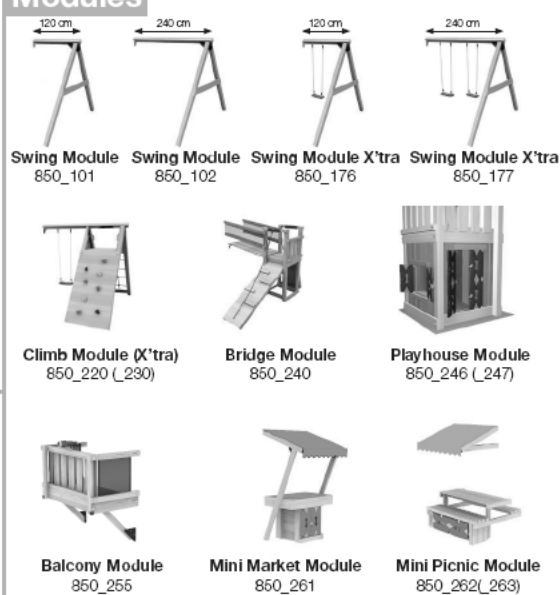

1x
022_826

3b

9x
022_827

6x
022_822

3x

3c

4x 45 mm

1x
022_826

Playtowers

Playhouses

Modules

Swings

Links

Accessories

Sliding

Functional