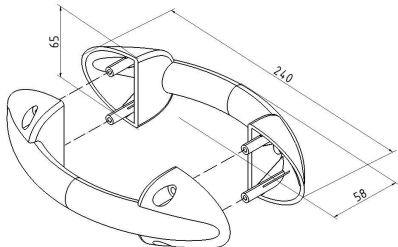

643BL Handle

Images :

Description :

Handle
 plastic, black
 panel, 40-42mm

- Full package quantity : 40
- Weight/unit : 0,15 kg
- Material : Black plastic
- Function : Distinctive and modern design. Besides ergonomic design, construction is very solid. The delivery includes an inside grip, outside grip and 4 screws. On request: other colors.
- Units : piece (1)
- Usage : Industrial, Residential
- Availability : FFEU
- Price : 3.66 euro
- Related : 639BL - Handle
 642BL - Handle/footplate
 717FERM-BLACK - Ventilation grill