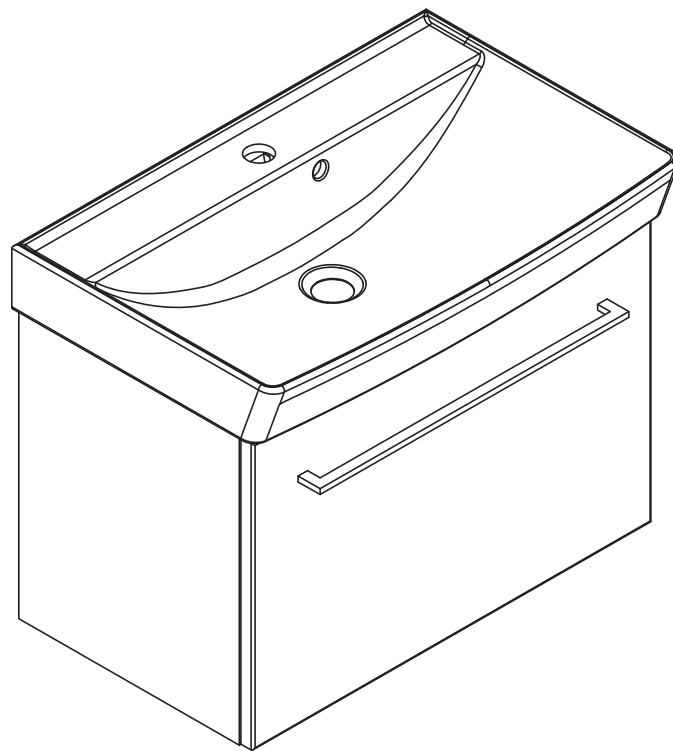

DANSANI
DANISH BATHROOM DESIGN

6x

5-500

2x

390010190

6x

5,0-60SU

4x

4x

5,0-60SU

(C)

- 1 Ø6
- 2 SILICONE
- 3 (A)
- 4 SILICONE

87

Cappella
X=69,5

Amber Mini
X=76,5

Lotto
X=71,3