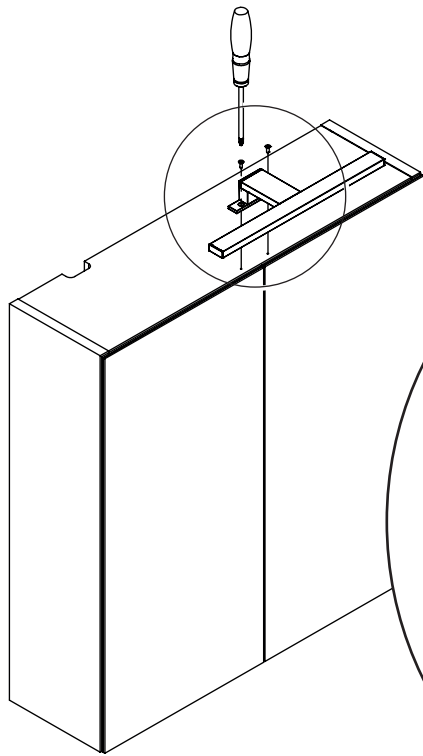

DANSANI
DANISH BATHROOM DESIGN

190304060

190304070
190304072

190304071
190304073

190304080

1

2

3

4

(D)

2x/4x
3,5-12SU

5A

5B

Supply connection here

230 V ~

May only be installed by
an authorised electrician