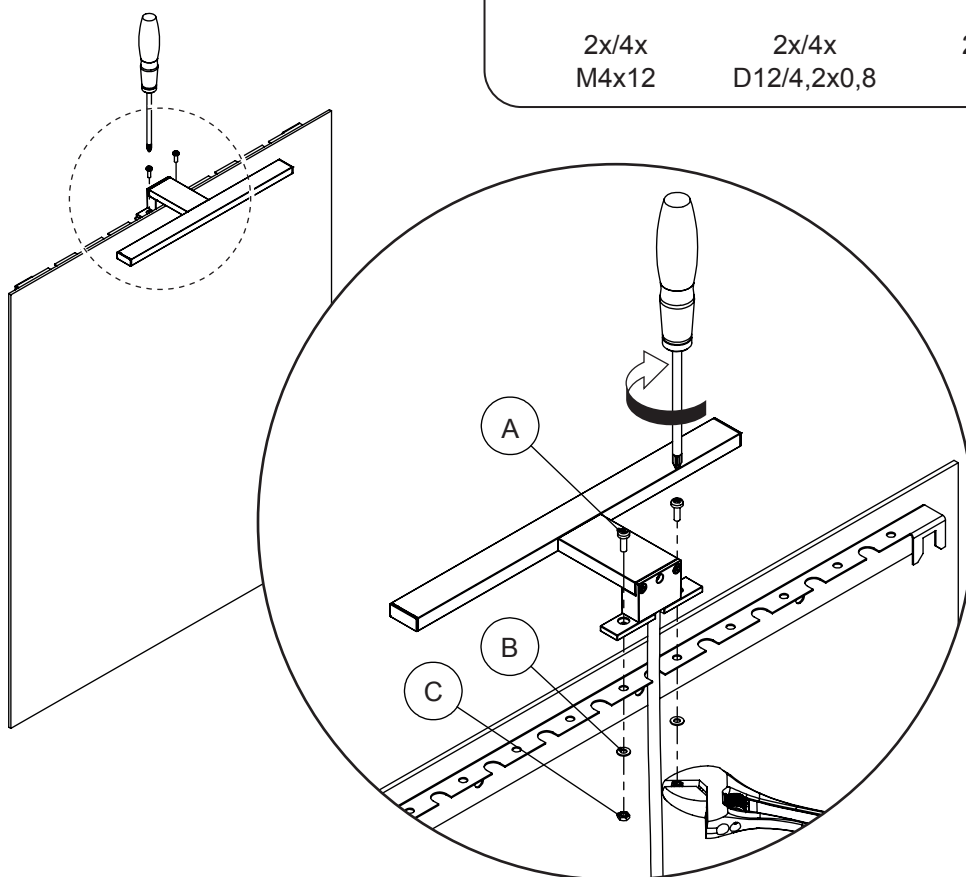

DANSANI
DANISH BATHROOM DESIGN

190304060

190304070
190304072

190304071
190304073

190304080

1

2

3

4

(D)

2x/4x
3,5-12SU

5A

5B

Supply connection here

230 V ~

May only be installed by
an authorised electrician