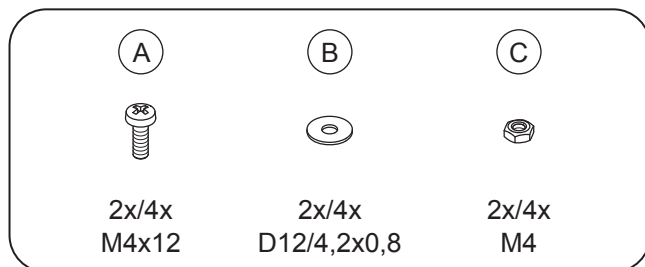

DANSANI
DANISH BATHROOM DESIGN

190304060

190304070
190304072

190304071
190304073

190304080

1

2

3

4

(D)

2x/4x
3,5-12SU

5A

5B

Supply connection here

230 V ~

May only be installed by
an authorised electrician