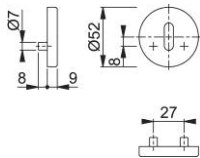

Product data sheet

duraplus[®]

42FIS

HOPPE aluminium escutcheon pair for interior doors:

- Base: nylon
- Fixing: concealed, bolt-through, bidirectional, multi-purpose screws

Article number	11565329
EAN-Code	4012789470048
Country of origin	Germany
CN-Code	83024110
Door thickness	37-42 mm
Spindle size privacy	
(Key)Hole size	OB
Screws	4.0x45 mm
Finish	F9 aluminium steel effect
Range	Supplementary products
Packing unit	10
Outer carton	60