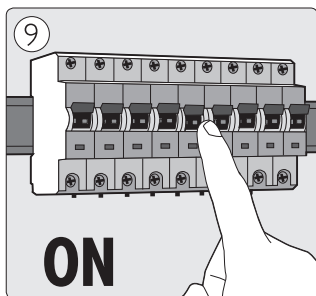

Signify
I.B.R.S. / C.C.R.I. Numéro 10461
5600VB Eindhoven, the
Netherlands
☎ 00800-74454775

Signify Australia Limited
65 Epping Road, North Ryde,
NSW, 2113 Australia
Toll Free number: 1300 304 404

Signify New Zealand Limited
123 Carlton Gore Road
Newmarket, Auckland 1023
New Zealand
Tel: 0800 454 448