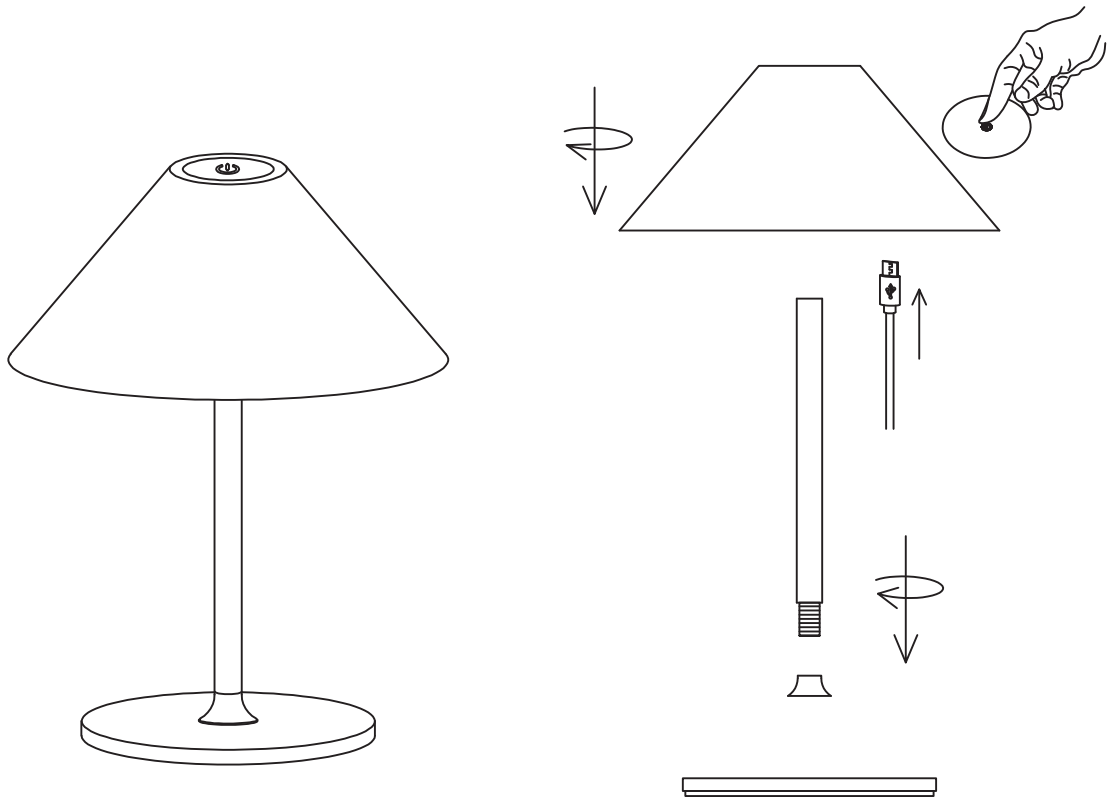

## INSTRUCTION MANUAL

When pressing the on/off indicator, the light will dim up/ down.

During charging, there will be a red indicator lighting. After fully charged it will light green.

Charging time 6-7 hours