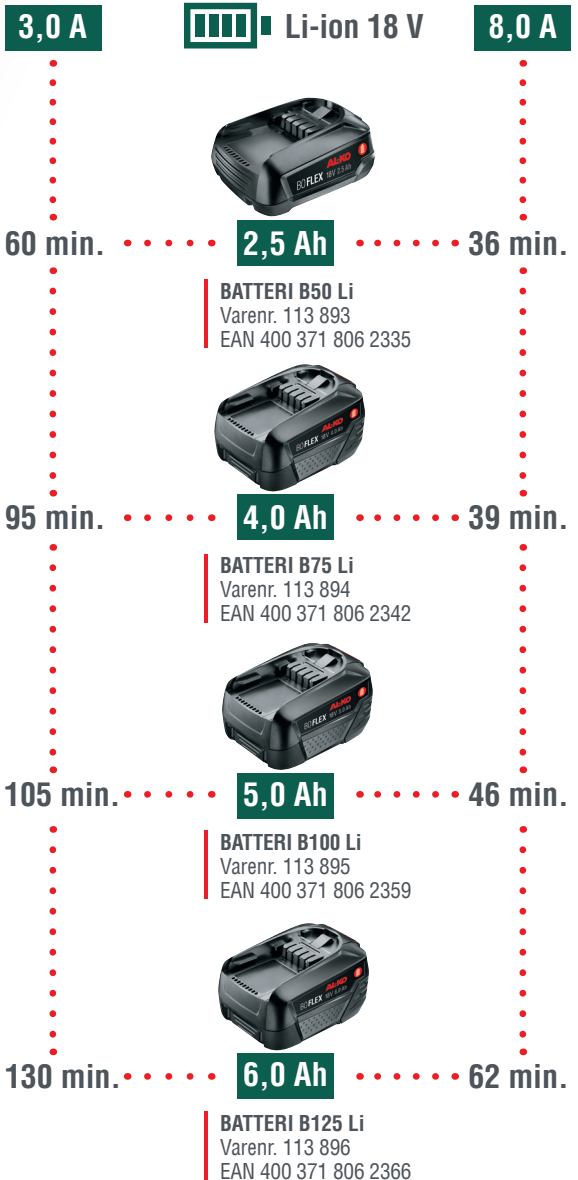

FORDELE LITIUM-ION BATTERIER

BATTERIER OG LADERE MED LADETIDER

LADER C50 Li
Varenr. 113 897
EAN 400 371 806 2373

LYNLADER FC100 Li
Varenr. 113 899
EAN 400 371 806 2397