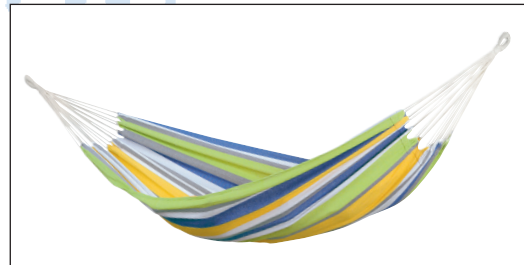

**AMAZONAS**  
**TAHITI**

Vulcano • AZ-1013100 • EAN 4030454001748

Kolibri • AZ-1013113 • EAN 4030454003858

Ocean • AZ-1013114 • EAN 4030454007184

Candy • AZ-1013112 • EAN 4030454002929

**A M A Z O N A S**  
**TAHITI**

A bargain offer! We combine bright colours with a cuddly soft thread that is still sturdy due to its thickness! On top of that it has extra long cords. With this hammock we managed to show that even smaller hammocks can be really comfortable!

Tahiti, the hammock made of weatherproof and UV-resistant EllTex material, which is extra long lasting and yet as soft as cotton.

### Product data:

			
ca. 200 x 100 cm	ca. 310 cm	max. 120 kg	ca. 1,0 kg

- Material: EllTex - Extra Long Lasting TEXTile (weatherproof and UV-resistant)  
55% cotton (recycled), 45 % polyester
- Packaging: Bag (made of colour-coordinated hammock material) with attached product flyer (see illustration above)
- Can be combined with: Frames: Apollo, Kronos, Madera, Sumo  
Accessories: Easy+, Jumbo, T-Strap, Smartrope, Microrope, Liana, Sono, Hammock Angel
- Customs tariff number: 63069000190
- Country of origin: China
- Individual pack dimensions: approx. 320 x 200 x 80 mm
- Master box: approx. 780 x 260 x 210 mm / 12 kg / contains 10 units