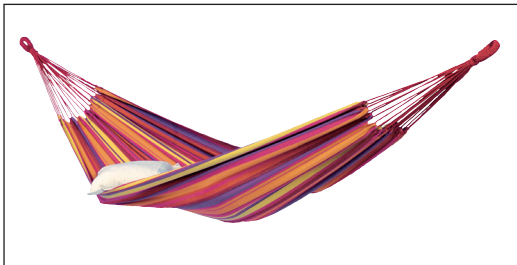

**AMAZONAS**  
**TAHITI**

Vulcano • AZ-1013100 • EAN 4030454001748

Kolibri • AZ-1013113 • EAN 4030454003858

Ocean • AZ-1013114 • EAN 4030454007184

Candy • AZ-1013112 • EAN 4030454002929

**A M A Z O N A S**  
**TAHITI**

A bargain offer! We combine bright colours with a cuddly soft thread that is still sturdy due to its thickness! On top of that it has extra long cords. With this hammock we managed to show that even smaller hammocks can be really comfortable!

Tahiti, the hammock made of weatherproof and UV-resistant EllTex material, which is extra long lasting and yet as soft as cotton.

### Product data:

			
ca. 200 x 100 cm	ca. 310 cm	max. 120 kg	ca. 1,0 kg

- Material: EllTex - Extra Long Lasting TEXTile (weatherproof and UV-resistant)  
55% cotton (recycled), 45 % polyester
- Packaging: Bag (made of colour-coordinated hammock material) with attached product flyer (see illustration above)
- Can be combined with: Frames: Apollo, Kronos, Madera, Sumo  
Accessories: Easy+, Jumbo, T-Strap, Smartrope, Microrope, Liana, Sono, Hammock Angel
- Customs tariff number: 63069000190
- Country of origin: China
- Individual pack dimensions: approx. 320 x 200 x 80 mm
- Master box: approx. 780 x 260 x 210 mm / 12 kg / contains 10 units