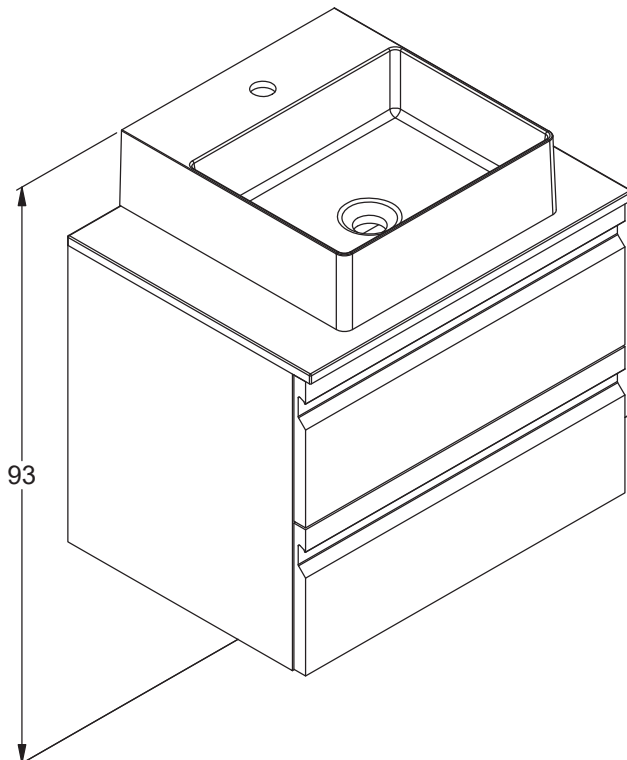

**DANSANI**  
DANISH BATHROOM DESIGN

8x  
5-500

2x  
390010190

8x  
5,0-60SU

8x  
19500000

87

93