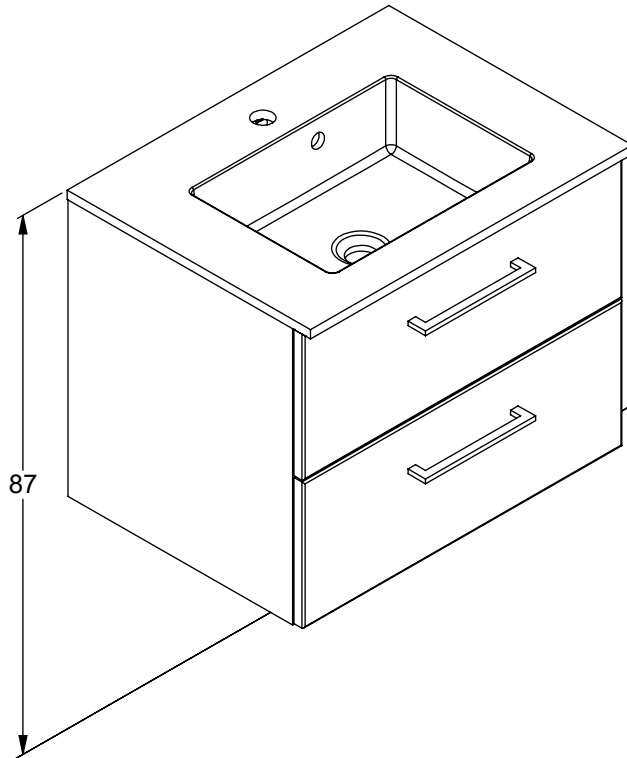

**DANSANI**  
DANISH BATHROOM DESIGN

8x  
5-500

2x  
390010190

8x  
5,0-60SU

8x  
19500000

87

93