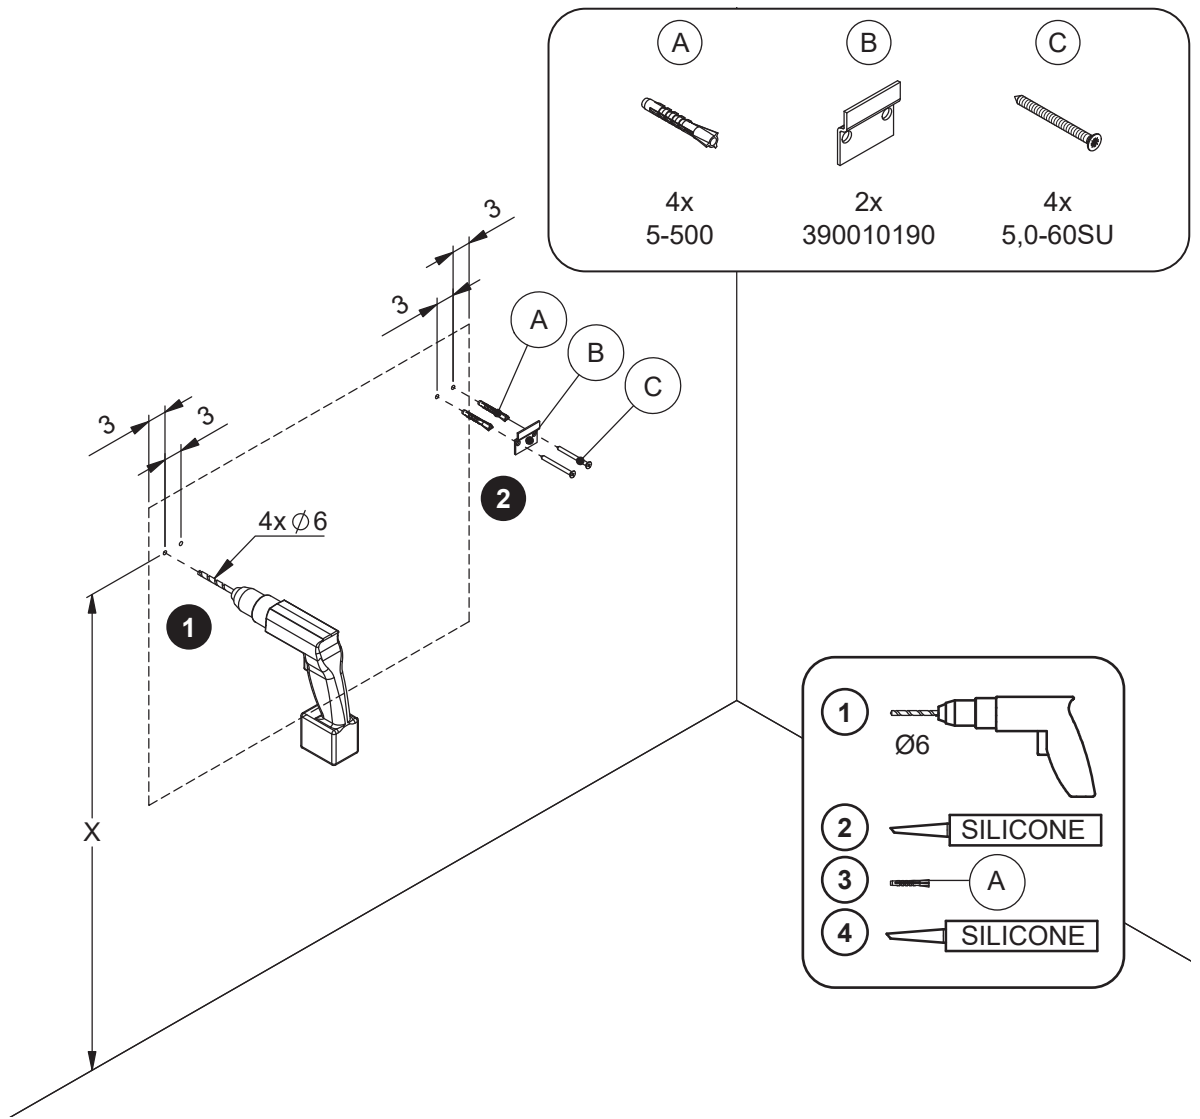

1

Minore/Micca
X=76,8