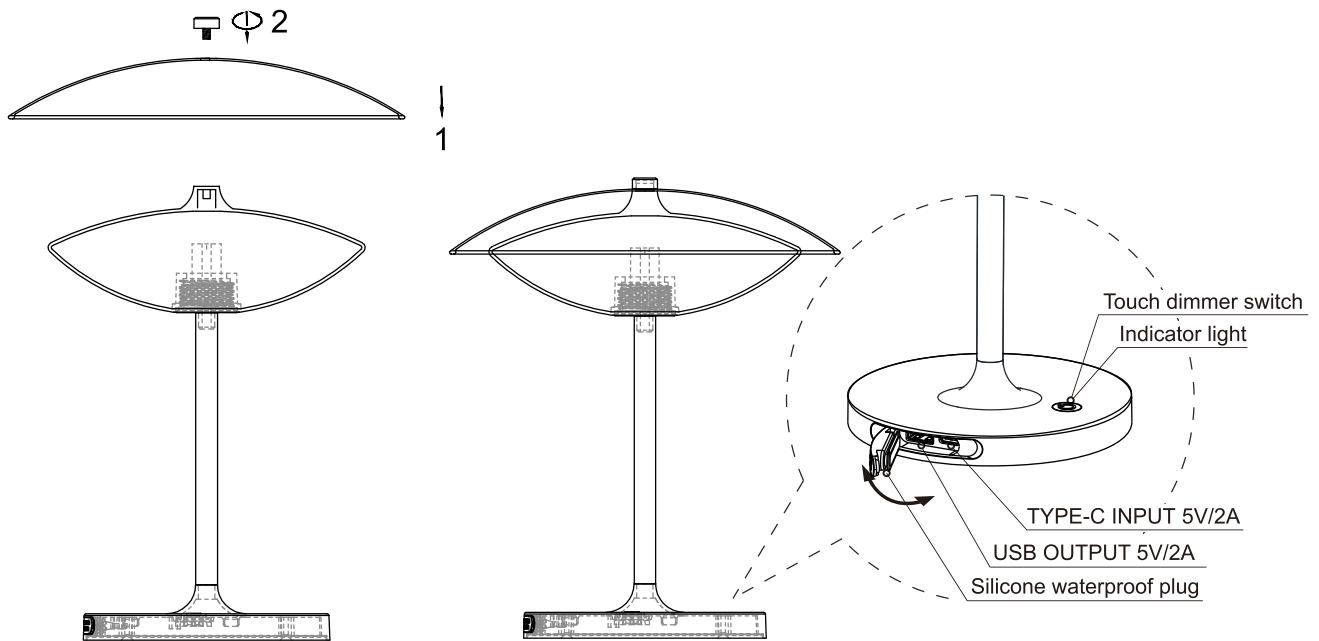

BARONI MOVE

INSTRUCTION MANUAL

When pressing the on/off indicator, the light will dim up/ down.
During charging, there will be a green indicator flash.
After fully charged the green indicator will keep lighting on.
Blue indicator light means that the lamp is charging other devices.
Blue light flashes means the lamp needs to be charged.

Can be used both in- and outdoor (IP44)

Halo Design Copenhagen
Gammelgårdsvej 85
DK-3520 Farum
Model no. New Northern
2W DC5V 50/60 HZ LED
4000 mAh battery
IP 44