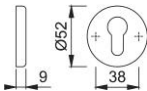

Product data sheet

duraplus[®]

42KS

HOPPE aluminium escutcheon pair for interior doors:

- Base: nylon
- Fixing: concealed, multi-purpose screws
- **Please note:** for DIN-standard-locks

Article number	3487125
EAN-Code	4012789504088
Country of origin	Italy
CN-Code	83024110
Door thickness	
Spindle size privacy	
(Key)Hole size	Euro profile cylinder
Screws	3.5x17 mm
Finish	F9714M matt black
Range	Core Product Range
Packing unit	10
Outer carton	50