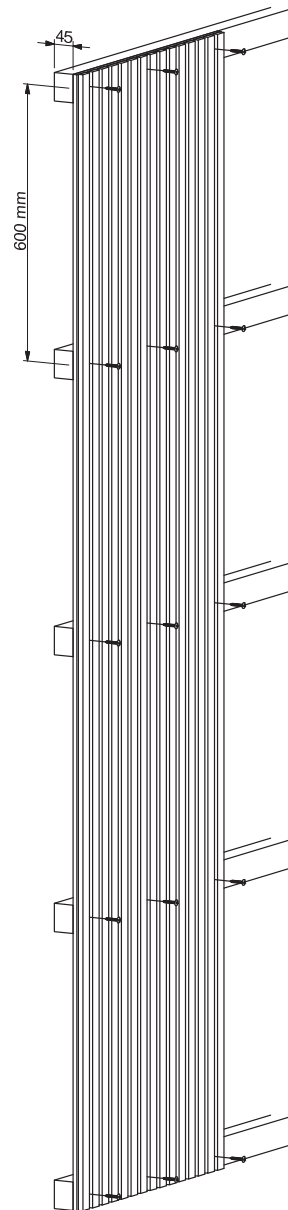

Lydmåling

Measurement of sound absorption coefficient acc. DS/EN ISO 354:2003

Mounting: Spacing 45mm behind panels. Closed frame around edges.

Test Area 15.84 m² Sab - Room volume 215 m³ - Room surface area 238 m²

Freq. Hz	α_s
100	0.09
125	0.10
160	0.17
200	0.20
250	0.30
315	0.43
400	0.59
500	0.74
630	0.91
800	1.11
1k	1.09
1.25k	1.06
1.6k	0.96
2k	0.85
2.5k	0.75
3.15k	0.77
4k	0.85
5k	0.81

Figur 4:

Mounting: The 11 panels were laid out flat on the concrete floor in the reverberation test room. Closed frame around edges.

Test Area 15.84 m² Sab - Room volume 215 m³ - Room surface area 238 m²

Freq. Hz	α_s
100	0.03
125	-0.01
160	0.01
200	0.05
250	0.09
315	0.11
400	0.15
500	0.24
630	0.34
800	0.44
1k	0.63
1.25k	0.81
1.6k	1.01
2k	1.09
2.5k	1.06
3.15k	0.96
4k	0.84
5k	0.72

Tests:

Formaldehyd test: Dansk Teknologisk Institut

Indeklimatest: Dansk Teknologisk Institut

Lydtest: Dansk Teknologisk Institut

B-S1-D0 (Gælder kun for polyester)

Acupanels International ApS
DK-7490 Aulum
Tlf: (+45) 88 77 83 70
hello@acupanels.dk
www.acupanels.dk