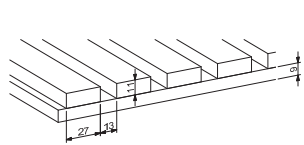

Lydmåling

Measurement of sound absorption coefficient acc. DS/EN ISO 354:2003

Mounting: Spacing 45mm behind panels. Closed frame around edges.

Test Area 15.84 m² Sab - Room volume 215 m³ - Room surface area 238 m²

Freq. Hz	α_s
100	0.09
125	0.10
160	0.17
200	0.20
250	0.30
315	0.43
400	0.59
500	0.74
630	0.91
800	1.11
1k	1.09
1.25k	1.06
1.6k	0.96
2k	0.85
2.5k	0.75
3.15k	0.77
4k	0.85
5k	0.81

Mounting: The 11 panels were laid out flat on the concrete floor in the reverberation test room. Closed frame around edges.

Test Area 15.84 m² Sab - Room volume 215 m³ - Room surface area 238 m²

Freq. Hz	α_s
100	0.03
125	-0.01
160	0.01
200	0.05
250	0.09
315	0.11
400	0.15
500	0.24
630	0.34
800	0.44
1k	0.63
1.25k	0.81
1.6k	1.01
2k	1.09
2.5k	1.06
3.15k	0.96
4k	0.84
5k	0.72

Tests:

Formaldehyd test: Dansk Teknologisk Institut

Indeklimatest: Dansk Teknologisk Institut

Lydtest: Dansk Teknologisk Institut

B-S1-D0 (Gælder kun for polyester)

Acupanels International ApS
DK-7490 Aulum
Tlf: (+45) 88 77 83 70
hello@acupanels.dk
www.acupanels.dk