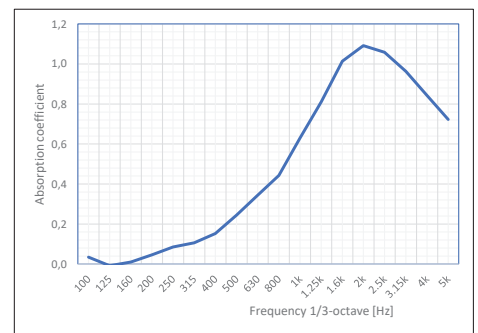

Mounting: The 11 panels were laid out flat on the concrete floor in the reverberation test room. Closed frame around edges.

Test Area 15.84 m² Sab - Room volume 215 m³ - Room surface area 238 m²

Freq. Hz	α_s
100	0.03
125	-0.01
160	0.01
200	0.05
250	0.09
315	0.11
400	0.15
500	0.24
630	0.34
800	0.44
1k	0.63
1.25k	0.81
1.6k	1.01
2k	1.09
2.5k	1.06
3.15k	0.96
4k	0.84
5k	0.72