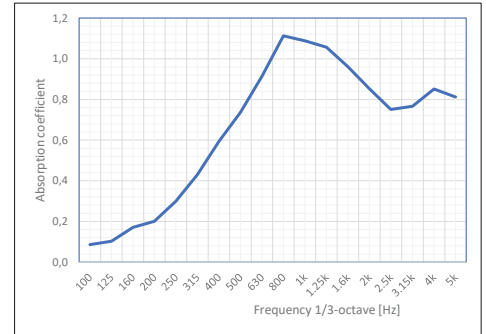

Lydmåling

Measurement of sound absorption coefficient acc. DS/EN ISO 354:2003

Mounting: Spacing 45mm behind panels. Closed frame around edges.

Test Area 15.84 m² Sab - Room volume 215 m³ - Room surface area 238 m²

Freq. Hz	α_s
100	0.09
125	0.10
160	0.17
200	0.20
250	0.30
315	0.43
400	0.59
500	0.74
630	0.91
800	1.11
1k	1.09
1.25k	1.06
1.6k	0.96
2k	0.85
2.5k	0.75
3.15k	0.77
4k	0.85
5k	0.81