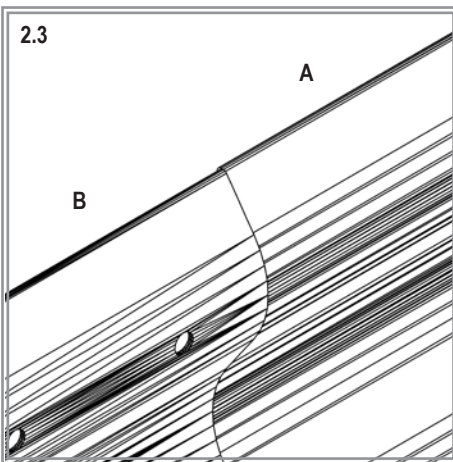

CURVE 401 (+ BASIC 401)

ROUND 401

VM0030sb-R

2

7mm
8mm

7mm
8mm

T25

VM0030sb-R

Item No.	Part	Sect. Ref.	Size mm	Quantity 401			
				Basic	Ext.	Curve	Round
3201		- (2)	Ø4.8 x 6	75x	25x	50x	50x
3202		2	M5	-	2x	2x	-
3203		2	M5	-	2x	2x	-
3204		2	M3	-	2x	2x	-
3205		1 2	1000	-	1x	1x	-
3222		1 2	900 x 401	2x	2x	2x	-

Item No.	Part	Sect. Ref.	Size mm	Quantity 401			
				Basic	Ext.	Curve	Round
3227		1 2	459 x 401	4x	-	1x	4x
3232		1 2	459 X 401	-	-	1x	-
3324		2	M5 x 7	75x	25x	50x	50x
3325		2	Ø9.5/5.5	150x	50x	100x	100x
3326		2	M5	75x	25x	50x	50x
7395		2	Ø12/6.5	-	2x	2x	-