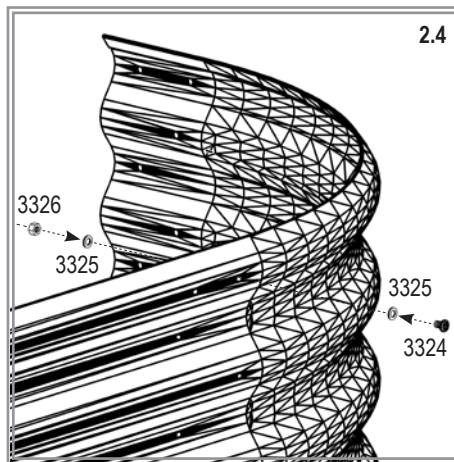

CURVE 401 (+ BASIC 401)

ROUND 401

VM0030sb-R

2

7mm
8mm

7mm
8mm

T25

VM0030sb-R

Item No.	Part	Sect. Ref.	Size mm	Quantity 401			
				Basic	Ext.	Curve	Round
3201		- (2)	Ø4.8 x 6	75x	25x	50x	50x
3202		2	M5	-	2x	2x	-
3203		2	M5	-	2x	2x	-
3204		2	M3	-	2x	2x	-
3205		1 2	1000	-	1x	1x	-
3222		1 2	900 x 401	2x	2x	2x	-

Item No.	Part	Sect. Ref.	Size mm	Quantity 401			
				Basic	Ext.	Curve	Round
3227		1 2	459 x 401	4x	-	1x	4x
3232		1 2	459 X 401	-	-	1x	-
3324		2	M5 x 7	75x	25x	50x	50x
3325		2	Ø9.5/5.5	150x	50x	100x	100x
3326		2	M5	75x	25x	50x	50x
7395		2	Ø12/6.5	-	2x	2x	-