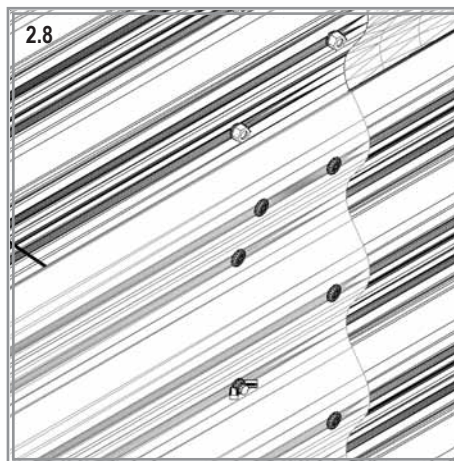

CURVE 401 (+ BASIC 401)

ROUND 401

VM0030sb-R

2

7mm
8mm

7mm
8mm

T25

VM0030sb-R

Item No.	Part	Sect. Ref.	Size mm	Quantity 401			
				Basic	Ext.	Curve	Round
3201		- (2)	Ø4.8 x 6	75x	25x	50x	50x
3202		2	M5	-	2x	2x	-
3203		2	M5	-	2x	2x	-
3204		2	M3	-	2x	2x	-
3205		1 2	1000	-	1x	1x	-
3222		1 2	900 x 401	2x	2x	2x	-

Item No.	Part	Sect. Ref.	Size mm	Quantity 401			
				Basic	Ext.	Curve	Round
3227		1 2	459 x 401	4x	-	1x	4x
3232		1 2	459 X 401	-	-	1x	-
3324		2	M5 x 7	75x	25x	50x	50x
3325		2	Ø9.5/5.5	150x	50x	100x	100x
3326		2	M5	75x	25x	50x	50x
7395		2	Ø12/6.5	-	2x	2x	-