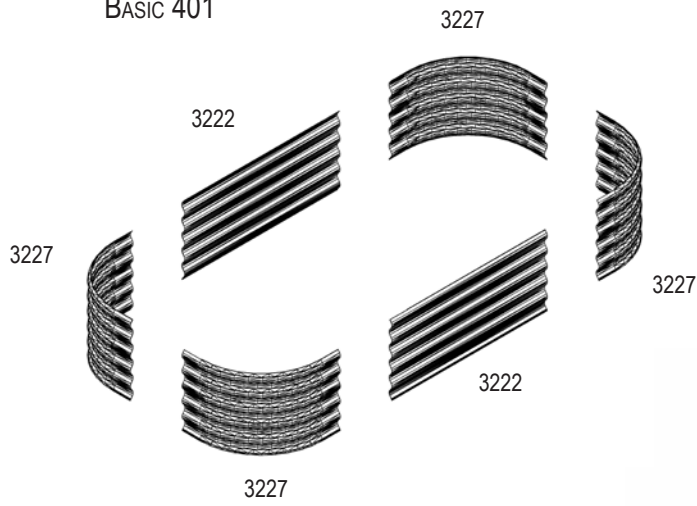

VM0030sb-R

- BASIC 401

- EXTENSION 401

- CURVE 401

- ROUND 401

1

BASIC 401

EXTENSION 401 (+ BASIC 401)

CURVE 401 (+ BASIC 401)

ROUND 401

VM0030sb-R

2

7mm
8mm

7mm
8mm

T25

VM0030sb-R

Item No.	Part	Sect. Ref.	Size mm	Quantity 401			
				Basic	Ext.	Curve	Round
3201		- (2)	Ø4.8 x 6	75x	25x	50x	50x
3202		2	M5	-	2x	2x	-
3203		2	M5	-	2x	2x	-
3204		2	M3	-	2x	2x	-
3205		1 2	1000	-	1x	1x	-
3222		1 2	900 x 401	2x	2x	2x	-

Item No.	Part	Sect. Ref.	Size mm	Quantity 401			
				Basic	Ext.	Curve	Round
3227		1 2	459 x 401	4x	-	1x	4x
3232		1 2	459 X 401	-	-	1x	-
3324		2	M5 x 7	75x	25x	50x	50x
3325		2	Ø9.5/5.5	150x	50x	100x	100x
3326		2	M5	75x	25x	50x	50x
7395		2	Ø12/6.5	-	2x	2x	-