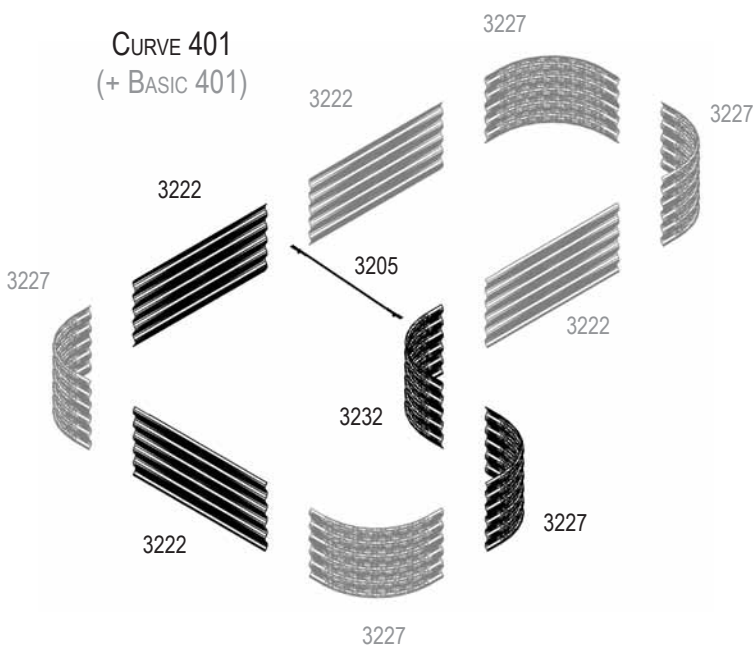

VM0030sb-R

- BASIC 401

- EXTENSION 401

- CURVE 401

- ROUND 401

1

BASIC 401

EXTENSION 401 (+ BASIC 401)

CURVE 401 (+ BASIC 401)

ROUND 401

VM0030sb-R

2

7mm
8mm

7mm
8mm

T25

VM0030sb-R

Item No.	Part	Sect. Ref.	Size mm	Quantity 401			
				Basic	Ext.	Curve	Round
3201		- (2)	Ø4.8 x 6	75x	25x	50x	50x
3202		2	M5	-	2x	2x	-
3203		2	M5	-	2x	2x	-
3204		2	M3	-	2x	2x	-
3205		1 2	1000	-	1x	1x	-
3222		1 2	900 x 401	2x	2x	2x	-

Item No.	Part	Sect. Ref.	Size mm	Quantity 401			
				Basic	Ext.	Curve	Round
3227		1 2	459 x 401	4x	-	1x	4x
3232		1 2	459 X 401	-	-	1x	-
3324		2	M5 x 7	75x	25x	50x	50x
3325		2	Ø9.5/5.5	150x	50x	100x	100x
3326		2	M5	75x	25x	50x	50x
7395		2	Ø12/6.5	-	2x	2x	-