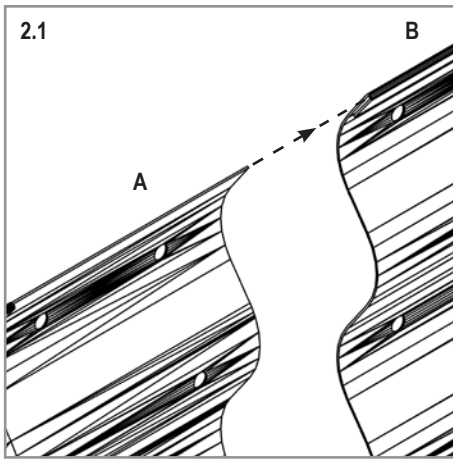

CURVE 401 (+ BASIC 401)

ROUND 401

VM0030sb-R

2

7mm
8mm

7mm
8mm

T25

VM0030sb-R

Item No.	Part	Sect. Ref.	Size mm	Quantity 401			
				Basic	Ext.	Curve	Round
3201		- (2)	Ø4.8 x 6	75x	25x	50x	50x
3202		2	M5	-	2x	2x	-
3203		2	M5	-	2x	2x	-
3204		2	M3	-	2x	2x	-
3205		1 2	1000	-	1x	1x	-
3222		1 2	900 x 401	2x	2x	2x	-

Item No.	Part	Sect. Ref.	Size mm	Quantity 401			
				Basic	Ext.	Curve	Round
3227		1 2	459 x 401	4x	-	1x	4x
3232		1 2	459 X 401	-	-	1x	-
3324		2	M5 x 7	75x	25x	50x	50x
3325		2	Ø9.5/5.5	150x	50x	100x	100x
3326		2	M5	75x	25x	50x	50x
7395		2	Ø12/6.5	-	2x	2x	-