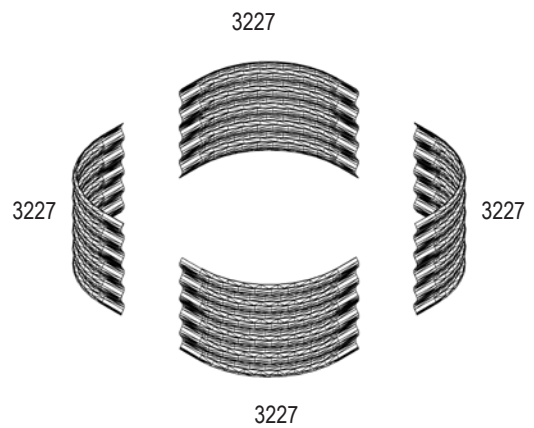

VM0030sb-R

- BASIC 401

- EXTENSION 401

- CURVE 401

- ROUND 401

1

BASIC 401

EXTENSION 401 (+ BASIC 401)

CURVE 401 (+ BASIC 401)

ROUND 401

VM0030sb-R

2

7mm
8mm

7mm
8mm

T25

VM0030sb-R

Item No.	Part	Sect. Ref.	Size mm	Quantity 401			
				Basic	Ext.	Curve	Round
3201		- (2)	Ø4.8 x 6	75x	25x	50x	50x
3202		2	M5	-	2x	2x	-
3203		2	M5	-	2x	2x	-
3204		2	M3	-	2x	2x	-
3205		1 2	1000	-	1x	1x	-
3222		1 2	900 x 401	2x	2x	2x	-

Item No.	Part	Sect. Ref.	Size mm	Quantity 401			
				Basic	Ext.	Curve	Round
3227		1 2	459 x 401	4x	-	1x	4x
3232		1 2	459 X 401	-	-	1x	-
3324		2	M5 x 7	75x	25x	50x	50x
3325		2	Ø9.5/5.5	150x	50x	100x	100x
3326		2	M5	75x	25x	50x	50x
7395		2	Ø12/6.5	-	2x	2x	-