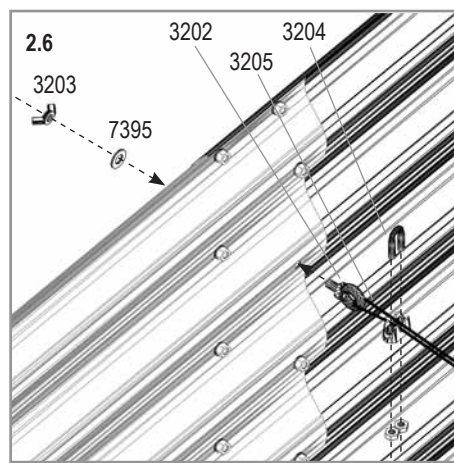

CURVE 401 (+ BASIC 401)

ROUND 401

VM0030sb-R

2

7mm
8mm

7mm
8mm

T25

VM0030sb-R

Item No.	Part	Sect. Ref.	Size mm	Quantity 401			
				Basic	Ext.	Curve	Round
3201		- (2)	Ø4.8 x 6	75x	25x	50x	50x
3202		2	M5	-	2x	2x	-
3203		2	M5	-	2x	2x	-
3204		2	M3	-	2x	2x	-
3205		1 2	1000	-	1x	1x	-
3222		1 2	900 x 401	2x	2x	2x	-

Item No.	Part	Sect. Ref.	Size mm	Quantity 401			
				Basic	Ext.	Curve	Round
3227		1 2	459 x 401	4x	-	1x	4x
3232		1 2	459 X 401	-	-	1x	-
3324		2	M5 x 7	75x	25x	50x	50x
3325		2	Ø9.5/5.5	150x	50x	100x	100x
3326		2	M5	75x	25x	50x	50x
7395		2	Ø12/6.5	-	2x	2x	-