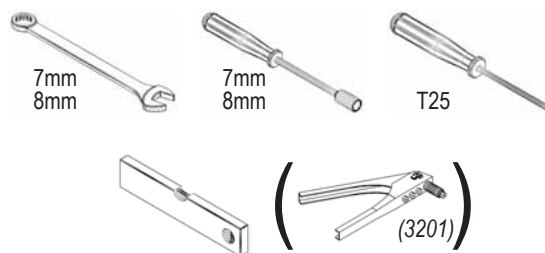

Item No.	Part	Sect. Ref.	Size mm	Quantity 401			
				Basic	Ext.	Curve	Round
3201		- (2)	Ø4.8 x 6	75x	25x	50x	50x
3202		2	M5	-	2x	2x	-
3203		2	M5	-	2x	2x	-
3204		2	M3	-	2x	2x	-
3205		1 2	1000	-	1x	1x	-
3222		1 2	900 x 401	2x	2x	2x	-

Item No.	Part	Sect. Ref.	Size mm	Quantity 401			
				Basic	Ext.	Curve	Round
3227		1 2	459 x 401	4x	-	1x	4x
3232		1 2	459 X 401	-	-	1x	-
3324		2	M5 x 7	75x	25x	50x	50x
3325		2	Ø9.5/5.5	150x	50x	100x	100x
3326		2	M5	75x	25x	50x	50x
7395		2	Ø12/6.5	-	2x	2x	-

E.P.H. Schmidt u. Co. GmbH
Hoefkerstrasse 30
44149 Dortmund
Postfach 170163
44060 Dortmund
Deutschland
Tel.: +49 231 941655 0
Fax: +49 231 941655 99
www.eph-schmidt.de
verkauf@eph-schmidt.de

OPJ A/S
Volderslevvej 36 A
5260 Odense S
Danmark
Tel.: +45 66 15 10 30
Fax: +45 66 15 00 84
www.opj.dk
opj@opj.dk