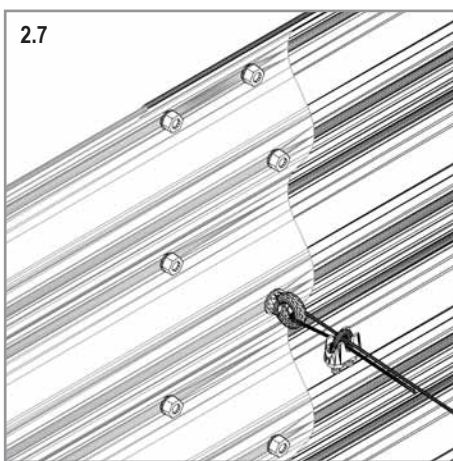

CURVE 401 (+ BASIC 401)

ROUND 401

VM0030sb-R

2

7mm
8mm

7mm
8mm

T25

VM0030sb-R

Item No.	Part	Sect. Ref.	Size mm	Quantity 401			
				Basic	Ext.	Curve	Round
3201		- (2)	Ø4.8 x 6	75x	25x	50x	50x
3202		2	M5	-	2x	2x	-
3203		2	M5	-	2x	2x	-
3204		2	M3	-	2x	2x	-
3205		1 2	1000	-	1x	1x	-
3222		1 2	900 x 401	2x	2x	2x	-

Item No.	Part	Sect. Ref.	Size mm	Quantity 401			
				Basic	Ext.	Curve	Round
3227		1 2	459 x 401	4x	-	1x	4x
3232		1 2	459 X 401	-	-	1x	-
3324		2	M5 x 7	75x	25x	50x	50x
3325		2	Ø9.5/5.5	150x	50x	100x	100x
3326		2	M5	75x	25x	50x	50x
7395		2	Ø12/6.5	-	2x	2x	-