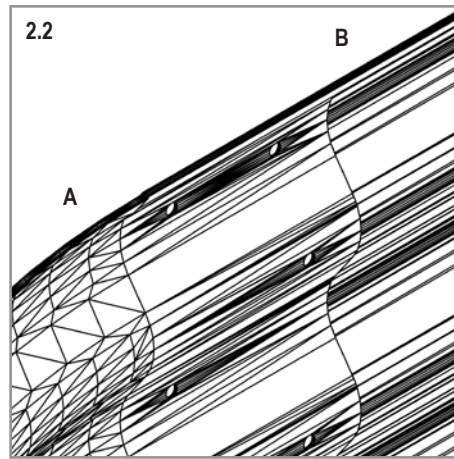

CURVE 401 (+ BASIC 401)

ROUND 401

VM0030sb-R

2

7mm
8mm

7mm
8mm

T25

VM0030sb-R

Item No.	Part	Sect. Ref.	Size mm	Quantity 401			
				Basic	Ext.	Curve	Round
3201		- (2)	Ø4.8 x 6	75x	25x	50x	50x
3202		2	M5	-	2x	2x	-
3203		2	M5	-	2x	2x	-
3204		2	M3	-	2x	2x	-
3205		1 2	1000	-	1x	1x	-
3222		1 2	900 x 401	2x	2x	2x	-

Item No.	Part	Sect. Ref.	Size mm	Quantity 401			
				Basic	Ext.	Curve	Round
3227		1 2	459 x 401	4x	-	1x	4x
3232		1 2	459 X 401	-	-	1x	-
3324		2	M5 x 7	75x	25x	50x	50x
3325		2	Ø9.5/5.5	150x	50x	100x	100x
3326		2	M5	75x	25x	50x	50x
7395		2	Ø12/6.5	-	2x	2x	-