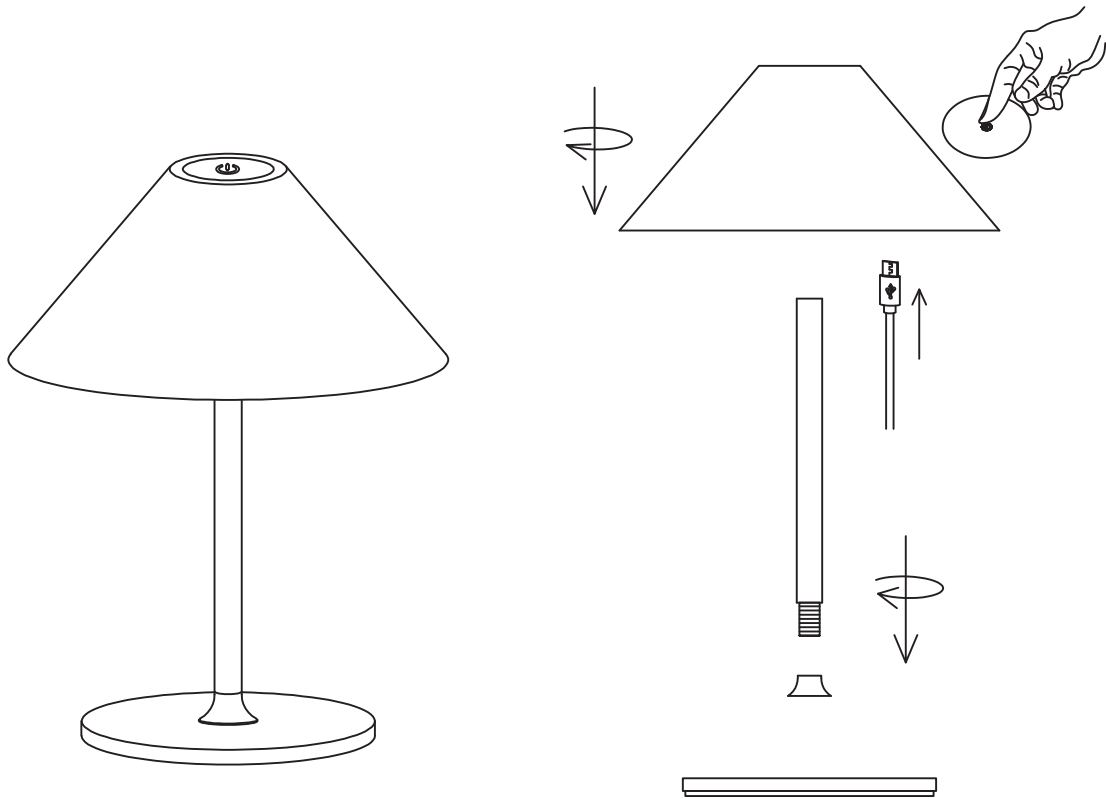

HYGGE

INSTRUCTION MANUAL

When pressing the on/off indicator, the light will dim up/ down.

During charging, there will be a red indicator lighting. After fully charged it will light green.

Charging time 6-7 hours

Working time 6-8hours

Please remember in case the lamps has not been used for 2-3 months, that the batteries needs to be recharged.

Material : metal/ acrylic

Can be used both in- and outdoor (IP54)

Halo Design Copenhagen
Gammelgårdsvej 85
DK-3520 Farum
Model no. Hyggelig bordlampe
3W DC5V 50/60 Hz LED
4000 mAh battery
IP 54