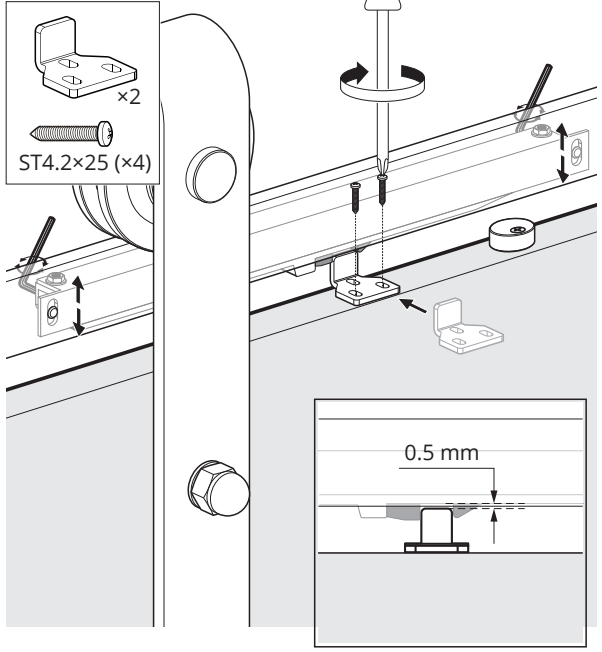

8

Module	X
M7	144 mm
M8	194 mm
M9	244 mm
M10	319 mm
M11	369 mm

9

10

Module	
M7-M10	×1
M11	×1 (×2)

12

13

14

4 RAIL WITH STOPPERS

12 RAIL WITH 1 SOFTCLOSE

22 RAIL WITH 2 SOFTCLOSERS

3

4

5

7

Module	X	Y
M7	144 mm	255–335 mm
M8	194 mm	304 mm
M9	244 mm	154 mm
M10	319 mm	430–480 mm
M11	369 mm	280 mm

8

9

Module	
M7	×2
M8-M9	×1
M10	×1 (×2)
M11	×1

11

12

Thank you for choosing
a **JELD-WEN** product!