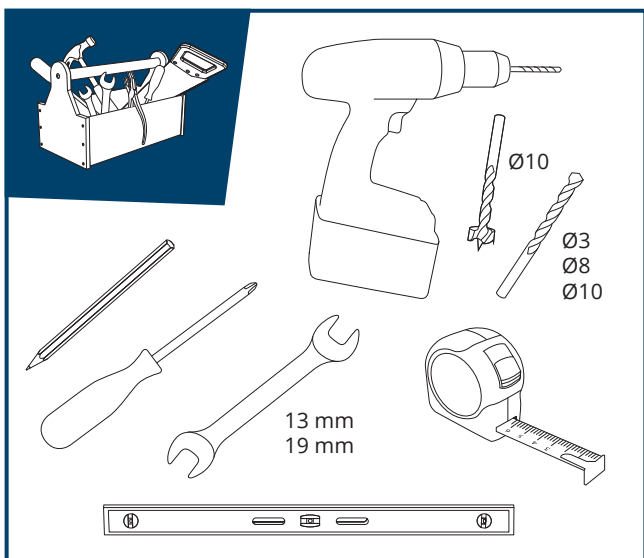

Thank you for choosing
a **JELD-WEN** product!

4 RAIL WITH STOPPERS

12 RAIL WITH 1 SOFTCLOSE

22 RAIL WITH 2 SOFTCLOSERS

ALT	Module	RL
1)	7x19	7x20
1)	8x19	8x20
1)	9x19	9x20
2)	10x19	10x20
2)	11x19	11x20

4 RAIL WITH STOPPERS