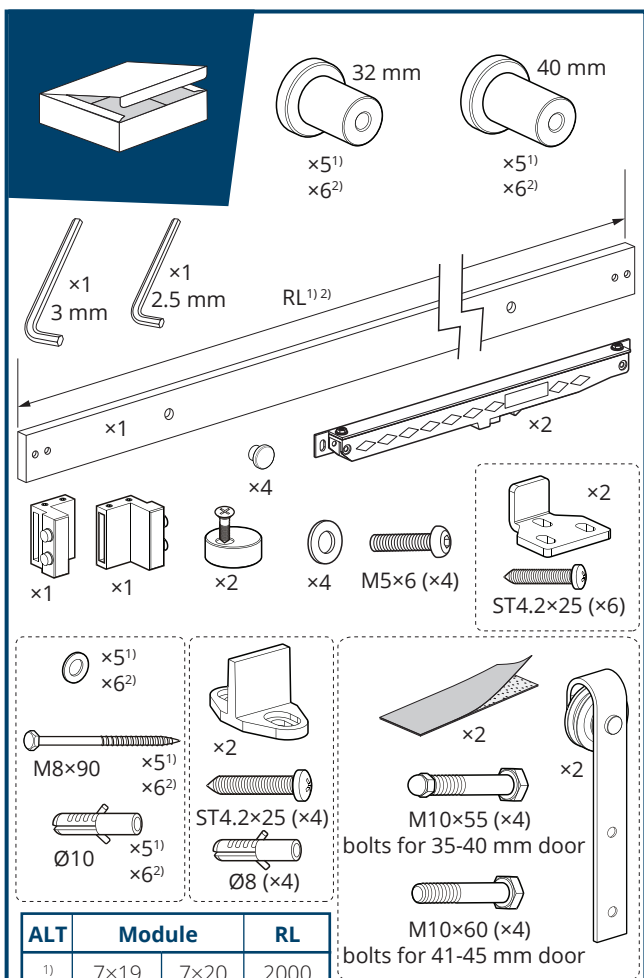

Thank you for choosing
a **JELD-WEN** product!

4 RAIL WITH STOPPERS

12 RAIL WITH 1 SOFTCLOSE

22 RAIL WITH 2 SOFTCLOSERS

ALT	Module	RL
1)	7x19	7x20
1)	8x19	8x20
1)	9x19	9x20
2)	10x19	10x20
2)	11x19	11x20

4 RAIL WITH STOPPERS

12 RAIL WITH 1 SOFTCLOSE

22 RAIL WITH 2 SOFTCLOSERS

2

3

4

5

×2

6