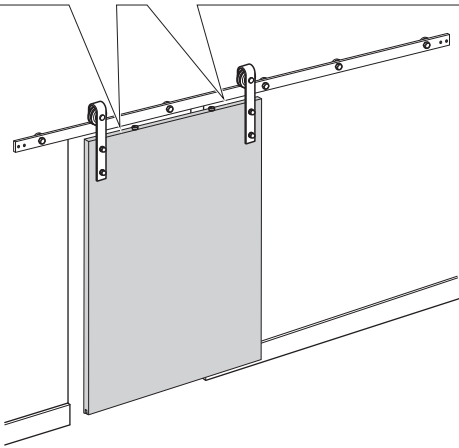

4 RAIL WITH STOPPERS

12 RAIL WITH 1 SOFTCLOSE

22 RAIL WITH 2 SOFTCLOSERS

3

4

5

7

Module	X	Y
M7	144 mm	255–335 mm
M8	194 mm	304 mm
M9	244 mm	154 mm
M10	319 mm	430–480 mm
M11	369 mm	280 mm

8

9

Module	
M7	×2
M8-M9	×1
M10	×1 (×2)
M11	×1

11

12

Thank you for choosing
a **JELD-WEN** product!