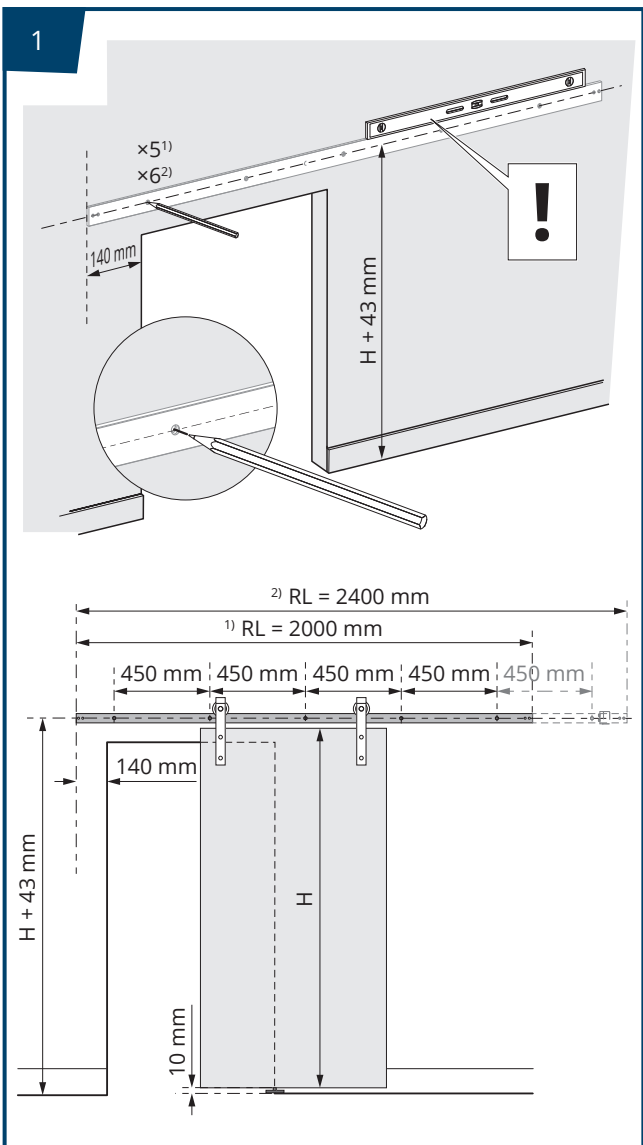

Thank you for choosing
a **JELD-WEN** product!

4 RAIL WITH STOPPERS

12 RAIL WITH 1 SOFTCLOSE

22 RAIL WITH 2 SOFTCLOSERS

ALT	Module	RL
1)	7x19	7x20
1)	8x19	8x20
1)	9x19	9x20
2)	10x19	10x20
2)	11x19	11x20

4 RAIL WITH STOPPERS

12 RAIL WITH 1 SOFTCLOSE

22 RAIL WITH 2 SOFTCLOSERS

2

3

4

5

×2

6

8

Module	X
M7	144 mm
M8	194 mm
M9	244 mm
M10	319 mm
M11	369 mm

9

10

Module	
M7-M10	×1
M11	×1 (×2)

12

13

14