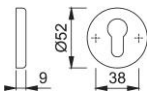

Product data sheet

duraplus[®]

42KS

HOPPE aluminium escutcheon pair for interior doors:

- Base: nylon
- Fixing: concealed, multi-purpose screws
- **Please note:** for DIN-standard-locks

Article number	762774
EAN-Code	4012789392166
Country of origin	Italy
CN-Code	83024110
Door thickness	
Spindle size privacy	
(Key)Hole size	Euro profile cylinder
Screws	3.5x17 mm
Finish	F9 aluminium steel effect
Range	Core Product Range
Packing unit	10
Outer carton	50