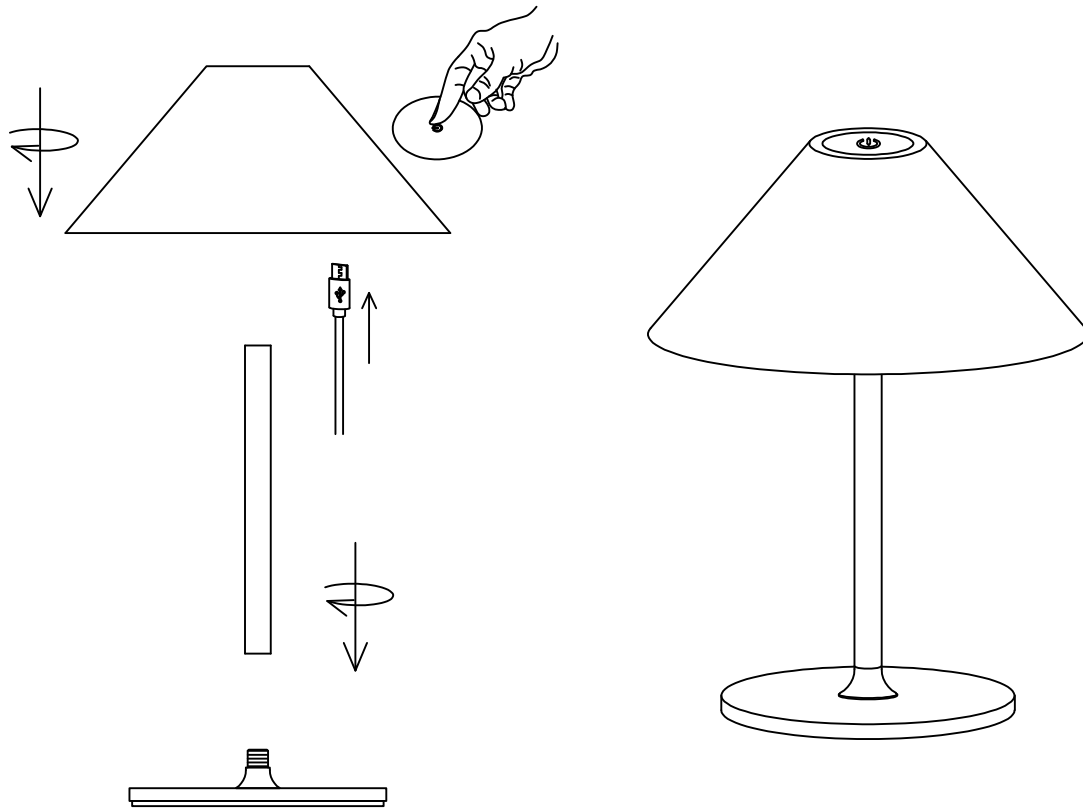

Instruction manual

Specific:

- 1, touch switch :short touch on/off,long touch touch dimmer.
- 2, light up and down
- 3, LED Max 3W 136Lm
- 4, 4000Mah rechargeable lithium battery
- 5, TYPE-C USB cable
- 6, Adaptor:5V1A
- 7, lamp size:D15XH31.5cm
- 8, Material:Aluminium+metal+acrylic
- 9, IP54

Warning:

- 1, When charging ,the red indicator will light on.
- 2, When full charging,the green indicator will light on
- 3, Charging time:4-5hours
- 4, Working time: ,max brightness can work above 5-7hours.
- 5, If the product not used for a long time,pls charge it every two month to protect the battery lifespan.