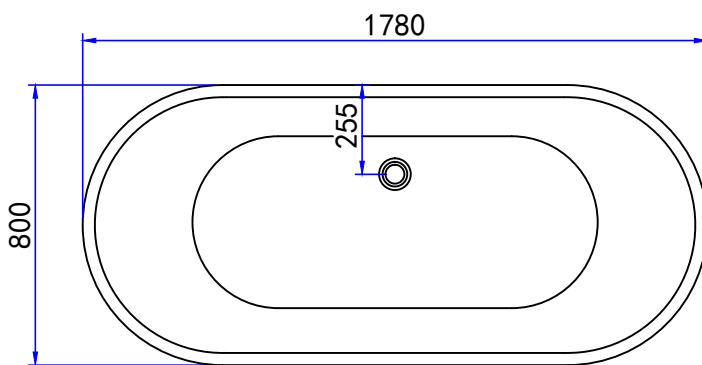

1881 INSTALLATION GUIDE

Size: 1780mm × 800mm × 560mm

1、 Adjust the feet to be level

2、 Put the bath waste into floor drainage

Top-View

Floor layout