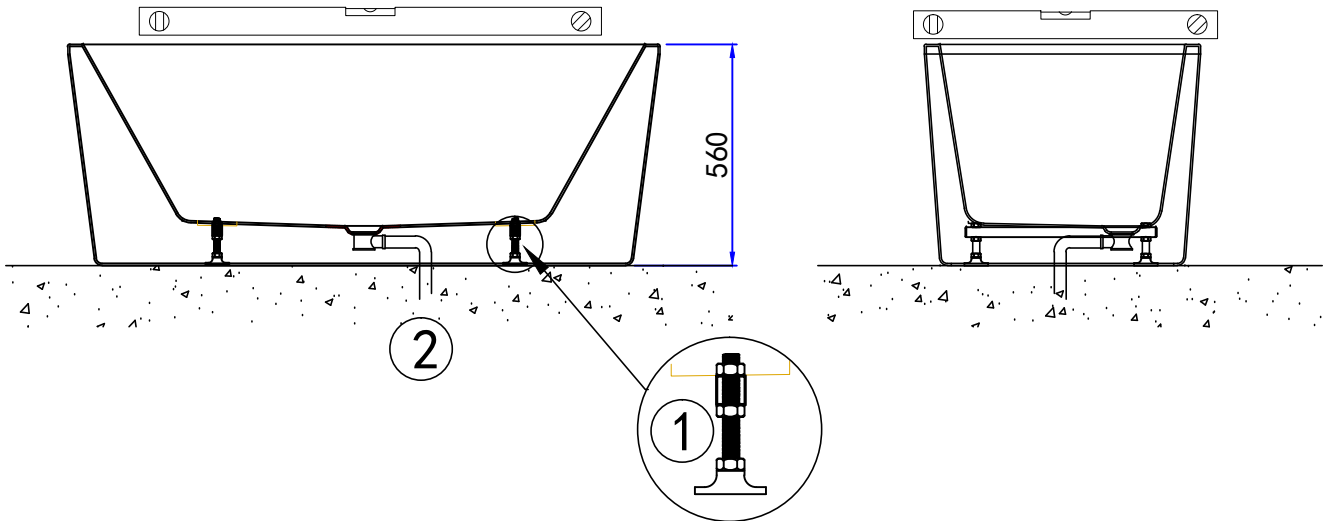

1881 INSTALLATION GUIDE

Size: 1780mm × 800mm × 560mm

1、 Adjust the feet to be level

2、 Put the bath waste into floor drainage

Top-View

Floor layout