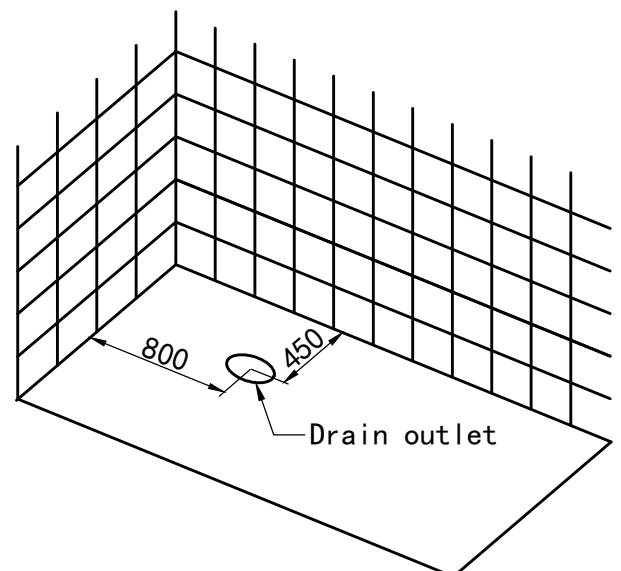

1881 INSTALLATION GUIDE

Size: 1780mm × 800mm × 560mm

1、 Adjust the feet to be level

2、 Put the bath waste into floor drainage

Top-View

Floor layout