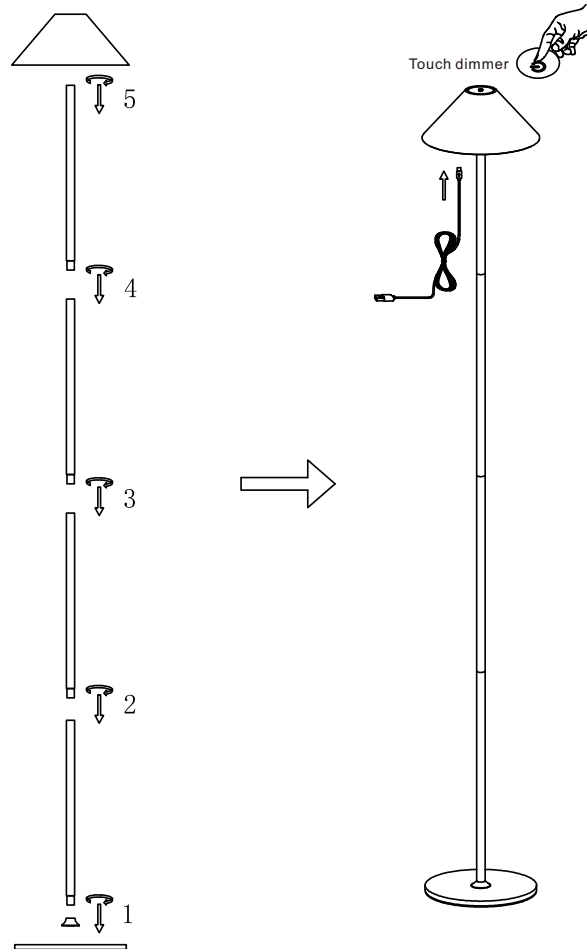

HYGGE

INSTRUCTION MANUAL

When pressing the on/off indicator, the light will dim up/ down.

During charging, there will be a red indicator lighting. After fully charged it will light green.

Charging time 6-7 hours

Halo Design Copenhagen
Gammelgårdsvej 85
DK-3520 Farum
Model no. Hygge Gulv Ø19
3W DC5V 50/60Hz LED
4000 mAh battery
IP 54