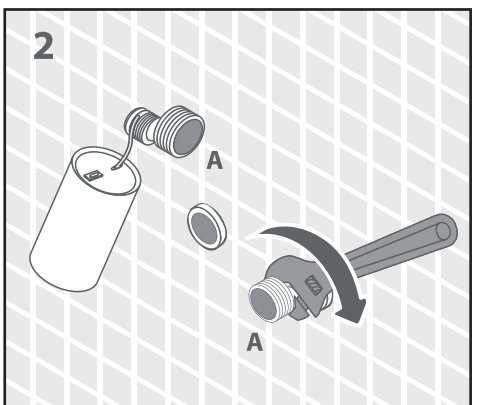

Please contact your local dealer for further information.

RAINSHOWER BRUSESÆT MED TERMOSTAT THERMOSTATIC RAINSHOWER SET

DK Skyl rørene, selv i nye installationer. I over 90% af tilfældene er snavs eller forurenende stoffer, det som forårsager funktionsfejl i dine installationer.

ENG Flush the pipes, even in new installations. In over 90% of the cases are dirt or contaminants the cause of malfunctioning of your installations.

PARTS LIST

INSTALLATION

RAINSHOWER BRUSESÆT MED TERMOSTAT
THERMOSTATIC RAINSHOWER SET