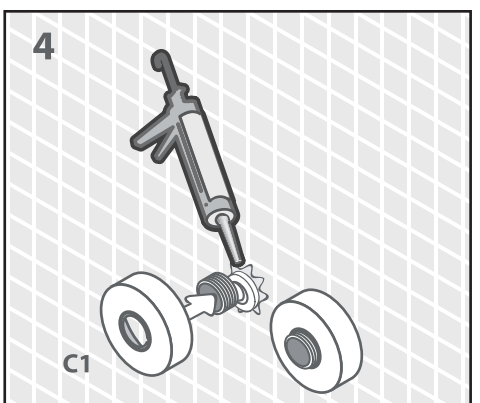

Please contact your local dealer for further information.

RAINSHOWER BRUSESÆT MED TERMOSTAT THERMOSTATIC RAINSHOWER SET

DK Skyl rørene, selv i nye installationer. I over 90% af tilfældene er snavs eller forurenende stoffer, det som forårsager funktionsfejl i dine installationer.

ENG Flush the pipes, even in new installations. In over 90% of the cases are dirt or contaminants the cause of malfunctioning of your installations.

PARTS LIST

INSTALLATION

RAINSHOWER BRUSESÆT MED TERMOSTAT
THERMOSTATIC RAINSHOWER SET