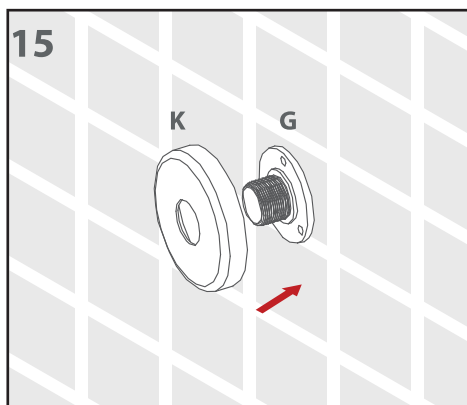

RAINSHOWER BRUSESÆT MED TERMOSTAT
THERMOSTATIC RAINSHOWER SET