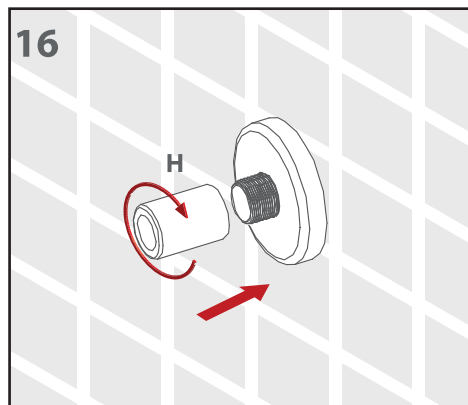

RAINSHOWER BRUSESÆT MED TERMOSTAT
THERMOSTATIC RAINSHOWER SET