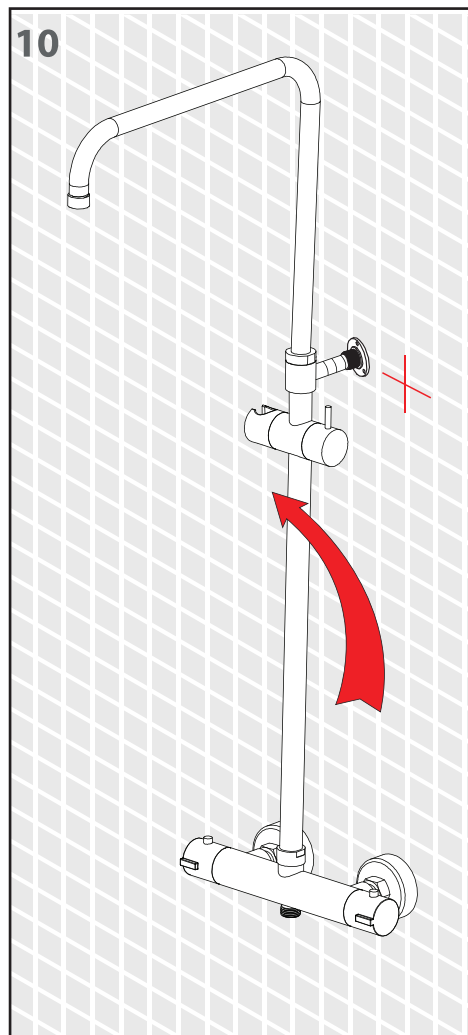

Please contact your local dealer for further information.

RAINSHOWER BRUSESÆT MED TERMOSTAT THERMOSTATIC RAINSHOWER SET

DK Skyl rørene, selv i nye installationer. I over 90% af tilfældene er snavs eller forurenende stoffer, det som forårsager funktionsfejl i dine installationer.

ENG Flush the pipes, even in new installations. In over 90% of the cases are dirt or contaminants the cause of malfunctioning of your installations.

PARTS LIST

INSTALLATION

RAINSHOWER BRUSESÆT MED TERMOSTAT
THERMOSTATIC RAINSHOWER SET

RAINSHOWER BRUSESÆT MED TERMOSTAT
THERMOSTATIC RAINSHOWER SET

RAINSHOWER BRUSESÆT MED TERMOSTAT
THERMOSTATIC RAINSHOWER SET