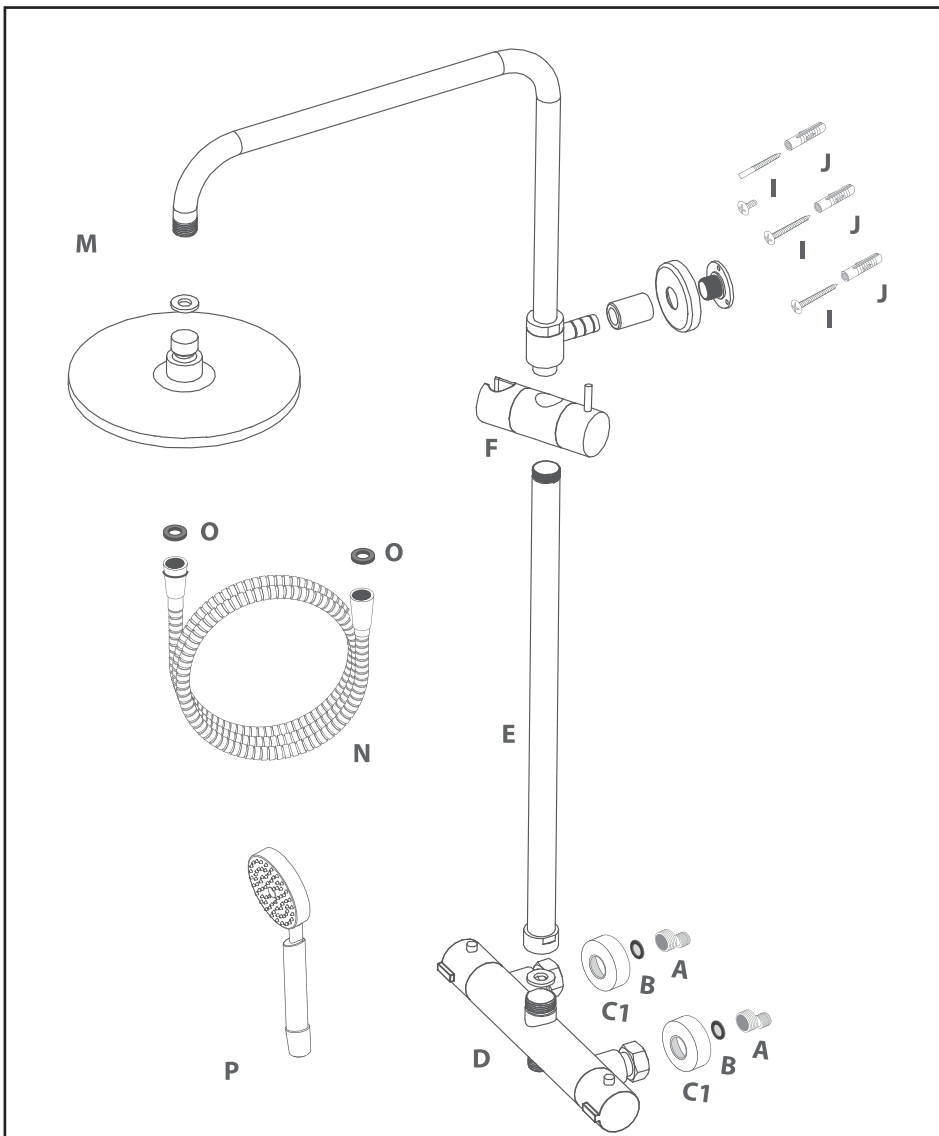

Please contact your local dealer for further information.

RAINSHOWER BRUSESÆT MED TERMOSTAT THERMOSTATIC RAINSHOWER SET

DK Skyl rørene, selv i nye installationer. I over 90% af tilfældene er snavs eller forurenende stoffer, det som forårsager funktionsfejl i dine installationer.

ENG Flush the pipes, even in new installations. In over 90% of the cases are dirt or contaminants the cause of malfunctioning of your installations.

PARTS LIST

INSTALLATION

RAINSHOWER BRUSESÆT MED TERMOSTAT
THERMOSTATIC RAINSHOWER SET