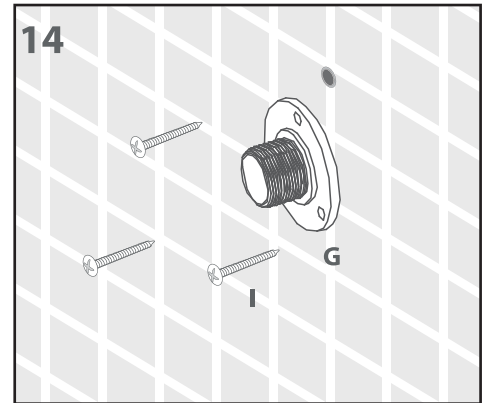

RAINSHOWER BRUSESÆT MED TERMOSTAT
THERMOSTATIC RAINSHOWER SET