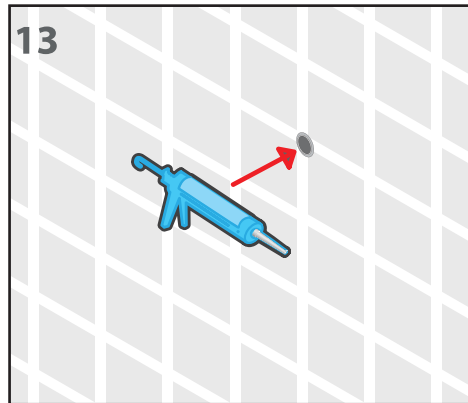

RAINSHOWER BRUSESÆT MED TERMOSTAT
THERMOSTATIC RAINSHOWER SET