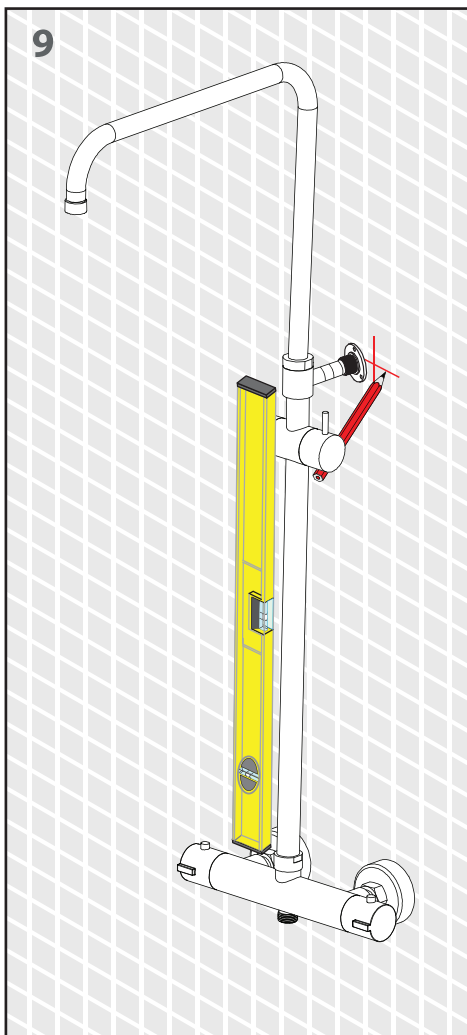

ENG Flush the pipes, even in new installations. In over 90% of the cases are dirt or contaminants the cause of malfunctioning of your installations.

PARTS LIST

INSTALLATION

RAINSHOWER BRUSESÆT MED TERMOSTAT
THERMOSTATIC RAINSHOWER SET

RAINSHOWER BRUSESÆT MED TERMOSTAT
THERMOSTATIC RAINSHOWER SET

RAINSHOWER BRUSESÆT MED TERMOSTAT
THERMOSTATIC RAINSHOWER SET