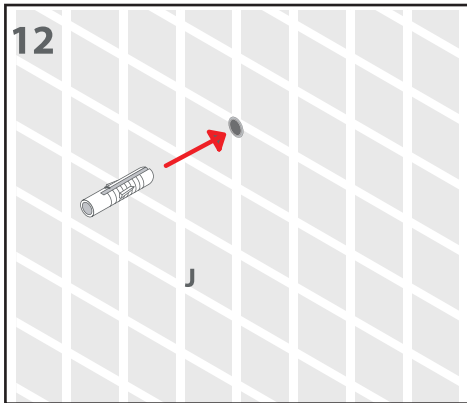

RAINSHOWER BRUSESÆT MED TERMOSTAT
THERMOSTATIC RAINSHOWER SET