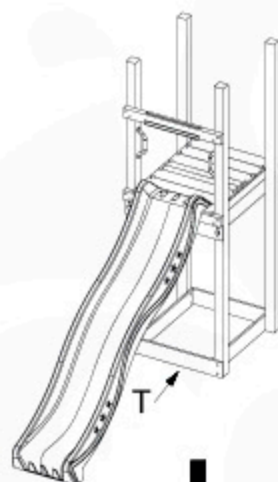

# 20 Ground Anchors

1

Tower Anchors - 001 - 12.12.2019 - v1

2

CONCRETE  
40 L / 80 kg

24h

# Slide set

1-T

1-U

1

2