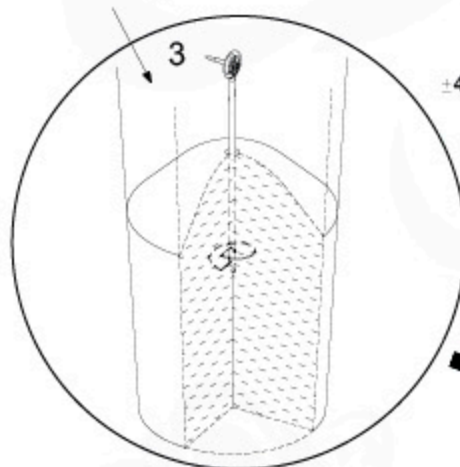

# 20 Ground Anchors

1

Tower Anchors - 001 - 12.12.2019 - v1

2

CONCRETE  
40 L / 80 kg

24h

# Slide set

1-T

1-U

1

2