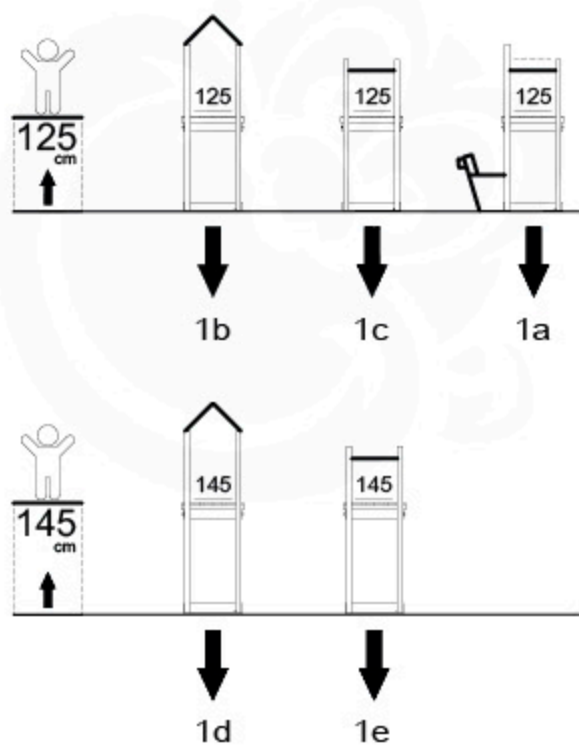

03 Base Tower

Base Tower - 400 - 15-12-2019 - v0.1

1

1a

Base Tower - 400/400 - 15-12-2019 - v0.1

5

➔ 2