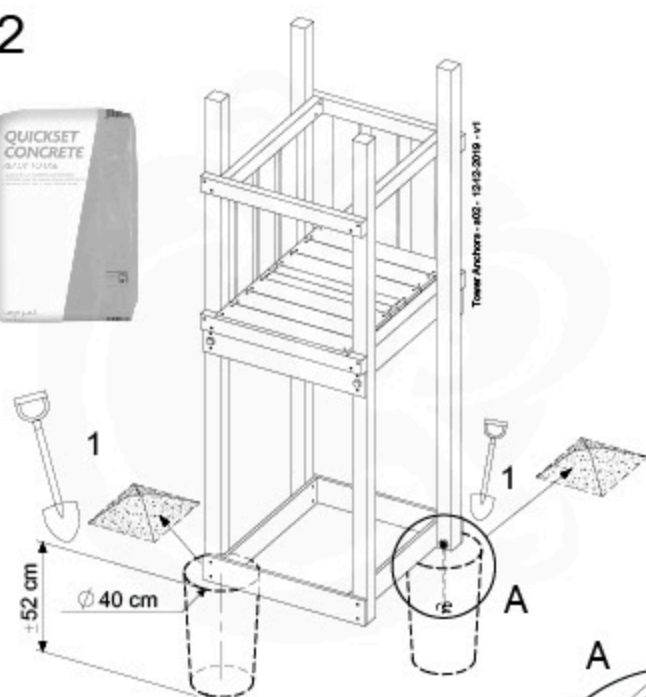

# 20 Ground Anchors

1

Tower Anchors - 001 - 12.12.2019 - v1

2

CONCRETE  
40 L / 80 kg

24h