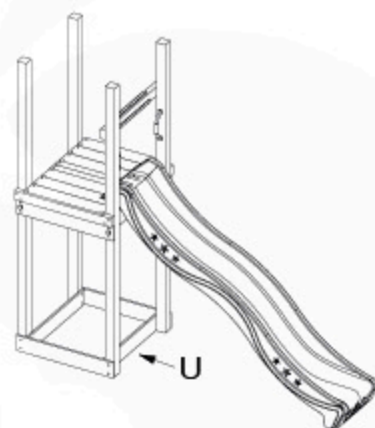

# 20 Ground Anchors

1

Tower Anchors - 001 - 12.12.2019 - v1

2

CONCRETE  
40 L / 80 kg

24h

# Slide set

1-T

1-U

1

2