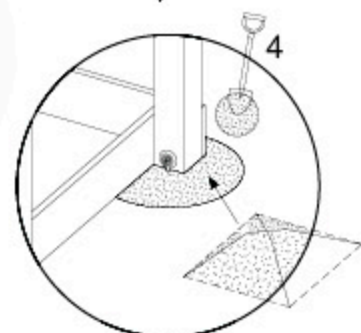

# 20 Ground Anchors

1

Tower Anchors - 001 - 12.12.2019 - v1

2

CONCRETE  
40 L / 80 kg

24h

# Slide set

1-T

1-U

1

2